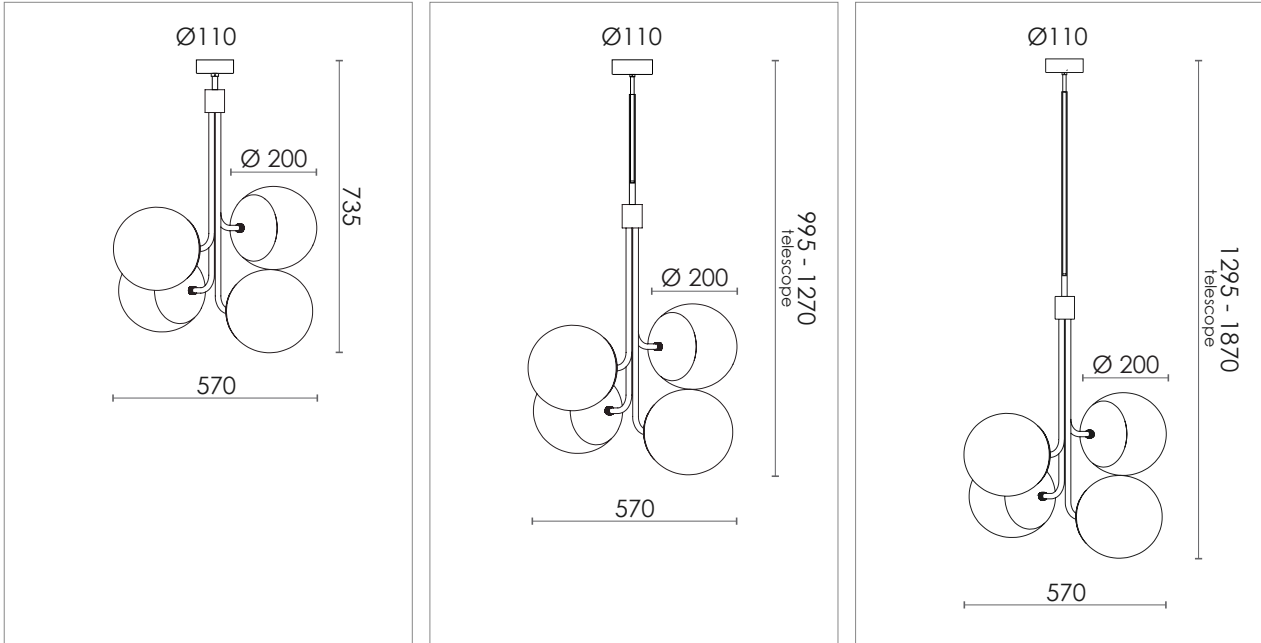

## DESIGN SPECIFICATIONS

**DIMENSIONS (mm)** W 570 x H 735  
W 570 x H 995 - 1270  
W 570 x H 1295 - 1870  
SHADE Ø 200

**WEIGHT (kg)** - / - / -

**MATERIALS** THE LAMP IS MADE FROM CLEAR LACQURED BRASS, STEEL OR POWDER COATED STEEL AND BLOWN GLASS

## ELECTRICAL SPECIFICATIONS

**SWITCH** NO

**BULB HOLDER** E 27

**LIGHT SOURCE** INCLUDED  
SMOKED GLASS 4 x 4 W LED DIM - 2200 K  
BROWN GLASS 4 x 4 W LED DIM - 2200 K  
OPAL GLASS 4 x 8,5 W LED DIM - 2700 K

**DIMMABLE** YES

**MAX (W)** 40 W LED

**VOLTAGE** 230 / 240

**CLASS** 1

**IP** 20

## COLOURS

**BLACK / OPAL GLASS** H 735 ART.NO. 219111005

**H 995-1270** ART.NO. 219112005

**H 1295-1870** ART.NO. 219113005

**BRONZE-COLOR / OPAL GLASS** H 735 ART.NO. 219111005

**H 995-1270** ART.NO. 219112005