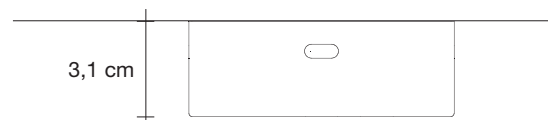

**Recommended Light | Canopy |**

230-240V ~ 50/60Hz

LED  
5W E14

Dimmable with  
all systems

Bond's bands of light expose a deceptively luxurious interior. Under the glass exterior, lays a core of gold leaf that creates a deep, complex radiance. The overall glow is intensified by incisions that emit focused, dramatic lines of light. Extremely versatile, Bond is available in three sizes; as either a pendant or a table/floor light; and with a black or white exterior. Whether alone or grouped together, Bond's light creates a dynamic atmosphere. Design Bruno Rainaldi.