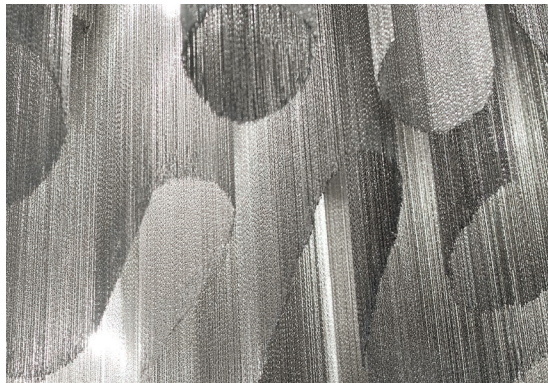

Body |

Recommended Light | Canopy |

230-240V ~ 50/60Hz

 LED
4 x 3,5W G9

and

 LED
4W GU10

 Dimmable with
all systems

A stunning design from Christian Lava, Stream is an impressive presence in any room. Stream's design exploits the physical characteristics of the materials used to envelop a room in a unique, immersive light. Here, over 7 kilometers of metal chain appear to flow down from the undulating, nickel plated frame. These cascading tiers project a streaking, yet tranquil, shadow throughout the room. Design Christian Lava.

Body |

Recommended Light | Canopy |

230-240V ~ 50/60Hz

and

Ø14 cm

A stunning design from Christian Lava, Stream is an impressive presence in any room. Stream's design exploits the physical characteristics of the materials used to envelop a room in a unique, immersive light. Here, over 7 kilometers of metal chain appear to flow down from the undulating, nickel plated frame. These cascading tiers project a streaking, yet tranquil, shadow throughout the room. Design Christian Lava.

 Dimmable with
all systems

A stunning design from Christian Lava, Stream is an impressive presence in any room. Stream's design exploits the physical characteristics of the materials used to envelop a room in a unique, immersive light. Here, over 7 kilometers of metal chain appear to flow down from the undulating, nickel plated frame. These cascading tiers project a streaking, yet tranquil, shadow throughout the room. Design Christian Lava.

Body |

Recommended Light | Canopy |

230-240V ~ 50/60Hz

-  LED
2 x 6W E14
-  Dimmable with
all systems

A stunning design from Christian Lava, Stream is an impressive presence in any room. Stream's design exploits the physical characteristics of the materials used to envelop a room in a unique, immersive light. Here, over 7 kilometers of metal chain appear to flow down from the undulating, nickel plated frame. These cascading tiers project a streaking, yet tranquil, shadow throughout the room. Design Christian Lava.