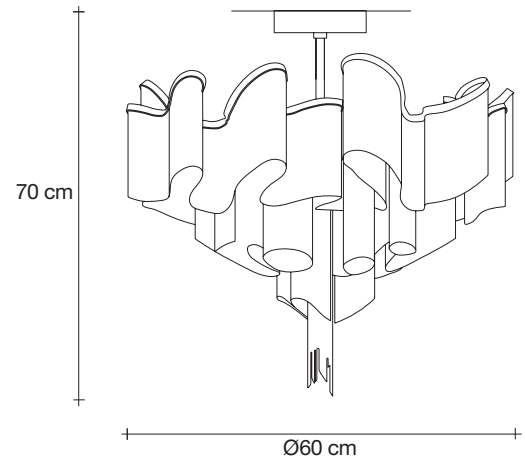

Body |

Recommended Light | Canopy |

230-240V ~ 50/60Hz

 LED
4 x 3,5W G9

and

 LED
4W GU10

 Dimmable with
all systems

A stunning design from Christian Lava, Stream is an impressive presence in any room. Stream's design exploits the physical characteristics of the materials used to envelop a room in a unique, immersive light. Here, over 7 kilometers of metal chain appear to flow down from the undulating, nickel plated frame. These cascading tiers project a streaking, yet tranquil, shadow throughout the room. Design Christian Lava.

Body |

Recommended Light | Canopy |

230-240V ~ 50/60Hz

and

Ø14 cm

A stunning design from Christian Lava, Stream is an impressive presence in any room. Stream's design exploits the physical characteristics of the materials used to envelop a room in a unique, immersive light. Here, over 7 kilometers of metal chain appear to flow down from the undulating, nickel plated frame. These cascading tiers project a streaking, yet tranquil, shadow throughout the room. Design Christian Lava.

Body |

Recommended Light | Canopy |

230-240V ~ 50/60Hz

-  LED
2 x 6W E14
-  Dimmable with
all systems

A stunning design from Christian Lava, Stream is an impressive presence in any room. Stream's design exploits the physical characteristics of the materials used to envelop a room in a unique, immersive light. Here, over 7 kilometers of metal chain appear to flow down from the undulating, nickel plated frame. These cascading tiers project a streaking, yet tranquil, shadow throughout the room. Design Christian Lava.