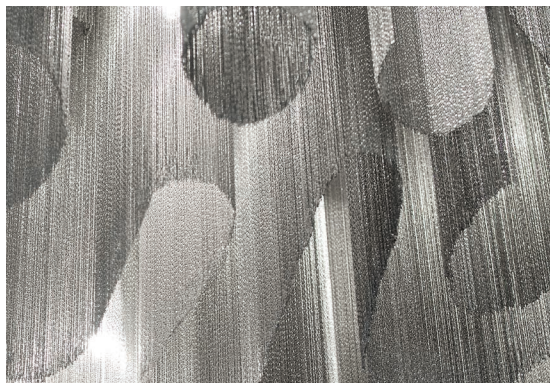

Recommended Light | Canopy |

230-240V ~ 50/60Hz

LED
18 x 4W E14

and

LED
5W GU10

Dimmable with
all systems