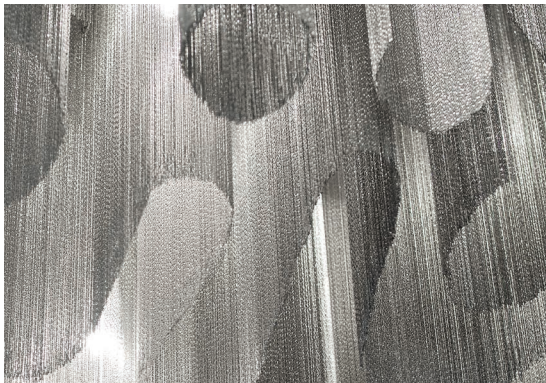

Recommended Light |

230-240V ~ 50/60Hz

and

Canopy |