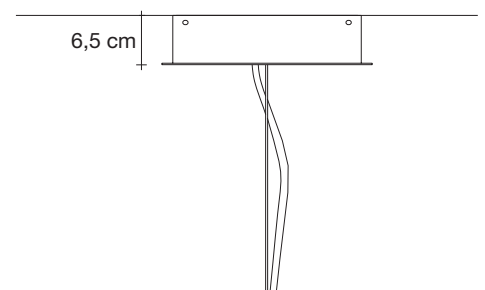

Body |

Recommended Light | Canopy |

230-240V ~ 50/60Hz

and

Ø14 cm

A stunning design from Christian Lava, Stream is an impressive presence in any room. Stream's design exploits the physical characteristics of the materials used to envelop a room in a unique, immersive light. Here, over 7 kilometers of metal chain appear to flow down from the undulating, nickel plated frame. These cascading tiers project a streaking, yet tranquil, shadow throughout the room. Design Christian Lava.

230-240V ~ 50/60Hz

 LED
18 x 4W E14

and

 LED
5W GU10

 Dimmable with
all systems

A stunning design from Christian Lava, Stream is an impressive presence in any room. Stream's design exploits the physical characteristics of the materials used to envelop a room in a unique, immersive light. Here, over 7 kilometers of metal chain appear to flow down from the undulating, nickel plated frame. These cascading tiers project a streaking, yet tranquil, shadow throughout the room. Design Christian Lava.

93

40

115cm x 115cm x 124cm

Stream, Iridescent *Light.*

design Christian Lava
terzani.com

TERZANI
LA LUCE PENSATA

Type |
suspension

Materials |
metal

 Dimmable with
all systems

A stunning design from Christian Lava, Stream is an impressive presence in any room. Stream's design exploits the physical characteristics of the materials used to envelop a room in a unique, immersive light. Here, over 7 kilometers of metal chain appear to flow down from the undulating, nickel plated frame. These cascading tiers project a streaking, yet tranquil, shadow throughout the room. Design Christian Lava.