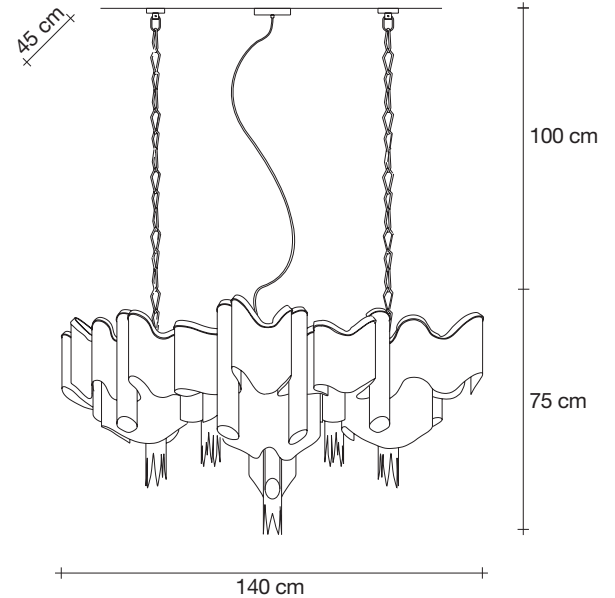

Body |

Recommended Light | Canopy |

230-240V ~ 50/60Hz

and

Ø14 cm

A stunning design from Christian Lava, Stream is an impressive presence in any room. Stream's design exploits the physical characteristics of the materials used to envelop a room in a unique, immersive light. Here, over 7 kilometers of metal chain appear to flow down from the undulating, nickel plated frame. These cascading tiers project a streaking, yet tranquil, shadow throughout the room. Design Christian Lava.

 Dimmable with
all systems

A stunning design from Christian Lava, Stream is an impressive presence in any room. Stream's design exploits the physical characteristics of the materials used to envelop a room in a unique, immersive light. Here, over 7 kilometers of metal chain appear to flow down from the undulating, nickel plated frame. These cascading tiers project a streaking, yet tranquil, shadow throughout the room. Design Christian Lava.

Finishes | Code

-  Nickel
OJ52S E7 C8
-  Black Nickel
OJ52S E9 C8
-  Gold
OJ52S L6 C8

Body |

Recommended Light |

230-240V ~ 50/60Hz

and

Canopy |

A stunning design from Christian Lava, Stream is an impressive presence in any room. Stream's design exploits the physical characteristics of the materials used to envelop a room in a unique, immersive light. Here, over 7 kilometers of metal chain appear to flow down from the undulating, nickel plated frame. These cascading tiers project a streaking, yet tranquil, shadow throughout the room. Design Christian Lava.