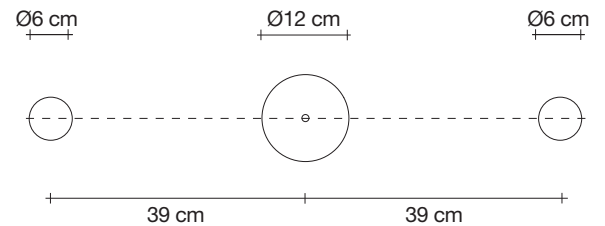

A stunning design from Christian Lava, Stream is an impressive presence in any room. Stream's design exploits the physical characteristics of the materials used to envelop a room in a unique, immersive light. Here, over 7 kilometers of metal chain appear to flow down from the undulating, nickel plated frame. These cascading tiers project a streaking, yet tranquil, shadow throughout the room. Design Christian Lava.