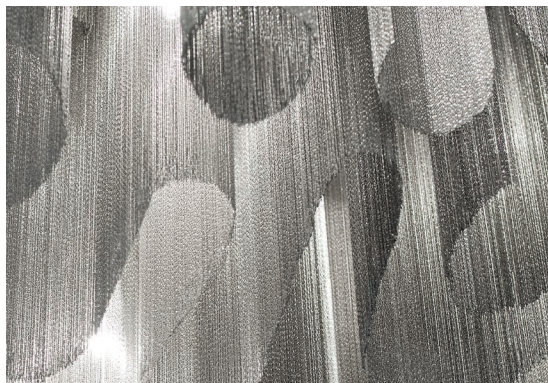

Recommended Light | Canopy |

230-240V ~ 50/60Hz

LED
20 x 4W E14

and

LED
5W GU10

Dimmable with
all systems