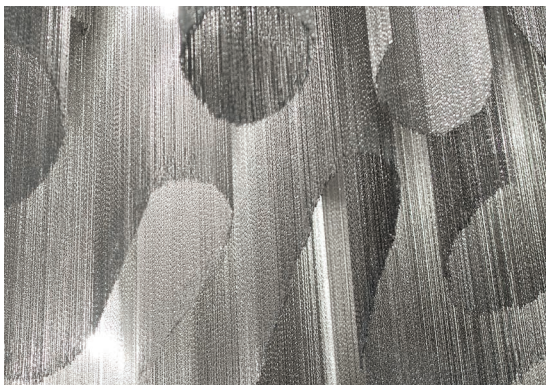

Body |

Recommended Light | Canopy |

230-240V ~ 50/60Hz

 LED
4 x 3,5W G9

and

 LED
4W GU10

 Dimmable with
all systems

A stunning design from Christian Lava, Stream is an impressive presence in any room. Stream's design exploits the physical characteristics of the materials used to envelop a room in a unique, immersive light. Here, over 7 kilometers of metal chain appear to flow down from the undulating, nickel plated frame. These cascading tiers project a streaking, yet tranquil, shadow throughout the room. Design Christian Lava.

Body |

Recommended Light | Canopy |

230-240V ~ 50/60Hz

and

Ø14 cm

A stunning design from Christian Lava, Stream is an impressive presence in any room. Stream's design exploits the physical characteristics of the materials used to envelop a room in a unique, immersive light. Here, over 7 kilometers of metal chain appear to flow down from the undulating, nickel plated frame. These cascading tiers project a streaking, yet tranquil, shadow throughout the room. Design Christian Lava.

 Dimmable with
all systems

A stunning design from Christian Lava, Stream is an impressive presence in any room. Stream's design exploits the physical characteristics of the materials used to envelop a room in a unique, immersive light. Here, over 7 kilometers of metal chain appear to flow down from the undulating, nickel plated frame. These cascading tiers project a streaking, yet tranquil, shadow throughout the room. Design Christian Lava.

Body |

Recommended Light | Canopy |

230-240V ~ 50/60Hz

-  LED
2 x 6W E14
-  Dimmable with
all systems

A stunning design from Christian Lava, Stream is an impressive presence in any room. Stream's design exploits the physical characteristics of the materials used to envelop a room in a unique, immersive light. Here, over 7 kilometers of metal chain appear to flow down from the undulating, nickel plated frame. These cascading tiers project a streaking, yet tranquil, shadow throughout the room. Design Christian Lava.