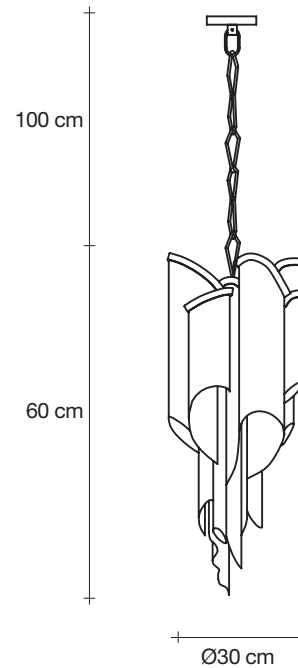

Body |

Recommended Light | Canopy |

230-240V ~ 50/60Hz

 LED
4 x 3,5W G9

and

 LED
4W GU10

 Dimmable with
all systems

A stunning design from Christian Lava, Stream is an impressive presence in any room. Stream's design exploits the physical characteristics of the materials used to envelop a room in a unique, immersive light. Here, over 7 kilometers of metal chain appear to flow down from the undulating, nickel plated frame. These cascading tiers project a streaking, yet tranquil, shadow throughout the room. Design Christian Lava.

Body |

Recommended Light | Canopy |

230-240V ~ 50/60Hz

and

Ø14 cm

A stunning design from Christian Lava, Stream is an impressive presence in any room. Stream's design exploits the physical characteristics of the materials used to envelop a room in a unique, immersive light. Here, over 7 kilometers of metal chain appear to flow down from the undulating, nickel plated frame. These cascading tiers project a streaking, yet tranquil, shadow throughout the room. Design Christian Lava.

230-240V ~ 50/60Hz

 LED
18 x 4W E14

and

 LED
5W GU10

 Dimmable with
all systems

A stunning design from Christian Lava, Stream is an impressive presence in any room. Stream's design exploits the physical characteristics of the materials used to envelop a room in a unique, immersive light. Here, over 7 kilometers of metal chain appear to flow down from the undulating, nickel plated frame. These cascading tiers project a streaking, yet tranquil, shadow throughout the room. Design Christian Lava.