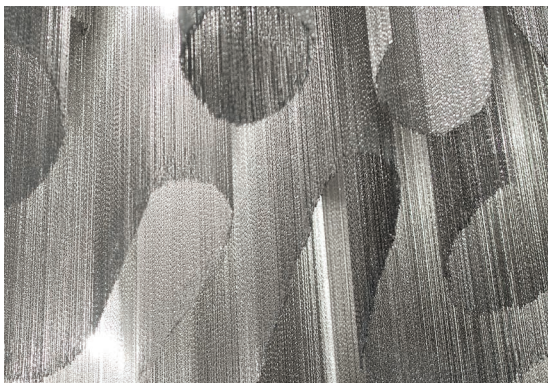

Recommended Light | Canopy |

220-240V ~ 50/60Hz

LED
6 x 6W E14 dimmable

Integrated dimmer