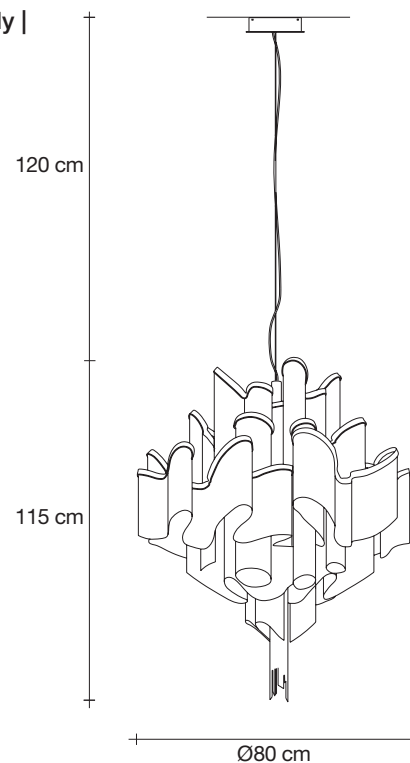

Recommended Light | Canopy |

230-240V ~ 50/60Hz

LED
18 x 4W E14

and

LED
5W GU10

Dimmable with
all systems