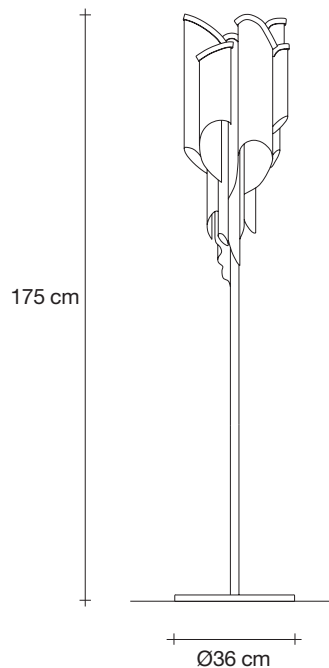

Recommended Light | Canopy |

220-240V ~ 50/60Hz

LED
6 x 6W E14 dimmable

Integrated dimmer