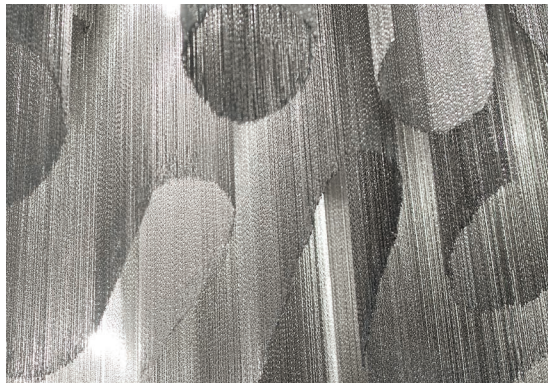

Body |

Recommended Light | Canopy |

230-240V ~ 50/60Hz

 LED
4 x 3,5W G9

and

 LED
4W GU10

 Dimmable with
all systems

A stunning design from Christian Lava, Stream is an impressive presence in any room. Stream's design exploits the physical characteristics of the materials used to envelop a room in a unique, immersive light. Here, over 7 kilometers of metal chain appear to flow down from the undulating, nickel plated frame. These cascading tiers project a streaking, yet tranquil, shadow throughout the room. Design Christian Lava.

Body |

Recommended Light | Canopy |

230-240V ~ 50/60Hz

and

Ø14 cm

A stunning design from Christian Lava, Stream is an impressive presence in any room. Stream's design exploits the physical characteristics of the materials used to envelop a room in a unique, immersive light. Here, over 7 kilometers of metal chain appear to flow down from the undulating, nickel plated frame. These cascading tiers project a streaking, yet tranquil, shadow throughout the room. Design Christian Lava.

230-240V ~ 50/60Hz

 LED
18 x 4W E14

and

 LED
5W GU10

 Dimmable with
all systems

A stunning design from Christian Lava, Stream is an impressive presence in any room. Stream's design exploits the physical characteristics of the materials used to envelop a room in a unique, immersive light. Here, over 7 kilometers of metal chain appear to flow down from the undulating, nickel plated frame. These cascading tiers project a streaking, yet tranquil, shadow throughout the room. Design Christian Lava.

 Dimmable with
all systems

A stunning design from Christian Lava, Stream is an impressive presence in any room. Stream's design exploits the physical characteristics of the materials used to envelop a room in a unique, immersive light. Here, over 7 kilometers of metal chain appear to flow down from the undulating, nickel plated frame. These cascading tiers project a streaking, yet tranquil, shadow throughout the room. Design Christian Lava.