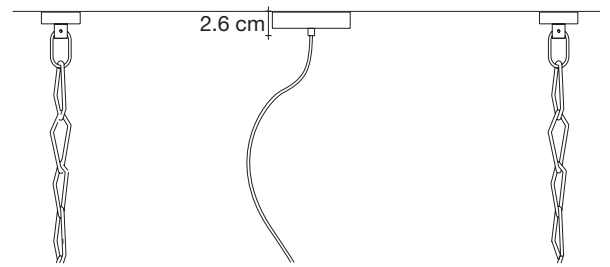

Body |

Recommended Light | Canopy |

230-240V ~ 50/60Hz

and

Ø14 cm

A stunning design from Christian Lava, Stream is an impressive presence in any room. Stream's design exploits the physical characteristics of the materials used to envelop a room in a unique, immersive light. Here, over 7 kilometers of metal chain appear to flow down from the undulating, nickel plated frame. These cascading tiers project a streaking, yet tranquil, shadow throughout the room. Design Christian Lava.

 Dimmable with
all systems

A stunning design from Christian Lava, Stream is an impressive presence in any room. Stream's design exploits the physical characteristics of the materials used to envelop a room in a unique, immersive light. Here, over 7 kilometers of metal chain appear to flow down from the undulating, nickel plated frame. These cascading tiers project a streaking, yet tranquil, shadow throughout the room. Design Christian Lava.

Finishes | Code

-  Nickel
OJ52S E7 C8
-  Black Nickel
OJ52S E9 C8
-  Gold
OJ52S L6 C8

Body |

Recommended Light |

230-240V ~ 50/60Hz

and

Canopy |

A stunning design from Christian Lava, Stream is an impressive presence in any room. Stream's design exploits the physical characteristics of the materials used to envelop a room in a unique, immersive light. Here, over 7 kilometers of metal chain appear to flow down from the undulating, nickel plated frame. These cascading tiers project a streaking, yet tranquil, shadow throughout the room. Design Christian Lava.