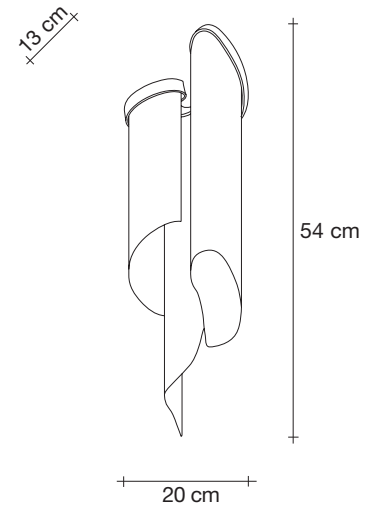

Body |

Recommended Light | Canopy |

230-240V ~ 50/60Hz

and

Ø14 cm

A stunning design from Christian Lava, Stream is an impressive presence in any room. Stream's design exploits the physical characteristics of the materials used to envelop a room in a unique, immersive light. Here, over 7 kilometers of metal chain appear to flow down from the undulating, nickel plated frame. These cascading tiers project a streaking, yet tranquil, shadow throughout the room. Design Christian Lava.

140

63

135cm x 135cm x 144cm

Stream, Iridescent *Light.*

design Christian Lava
terzani.com

TERZANI
LA LUCE PENSATA

Type |
suspension

Materials |
metal

Body |

Recommended Light | Canopy |

230-240V ~ 50/60Hz

-  LED
2 x 6W E14
-  Dimmable with
all systems

A stunning design from Christian Lava, Stream is an impressive presence in any room. Stream's design exploits the physical characteristics of the materials used to envelop a room in a unique, immersive light. Here, over 7 kilometers of metal chain appear to flow down from the undulating, nickel plated frame. These cascading tiers project a streaking, yet tranquil, shadow throughout the room. Design Christian Lava.

42cm x 24cm x 20cm

Stream, Iridescent *Light.*

design Christian Lava
terzani.com

Type |
Floor lamp

Materials |
Metal

Finishes | Code

 Nickel
OJ65P E7 C8

 Black Nickel
OJ65P E9 C8