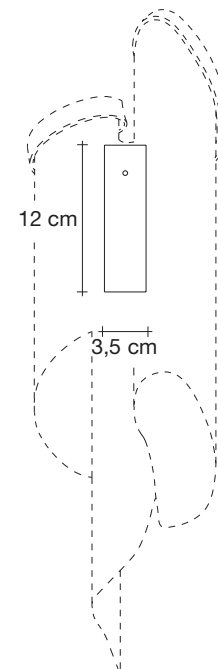

Body |

Recommended Light | Canopy |

230-240V ~ 50/60Hz

and

Ø14 cm

A stunning design from Christian Lava, Stream is an impressive presence in any room. Stream's design exploits the physical characteristics of the materials used to envelop a room in a unique, immersive light. Here, over 7 kilometers of metal chain appear to flow down from the undulating, nickel plated frame. These cascading tiers project a streaking, yet tranquil, shadow throughout the room. Design Christian Lava.

Finishes | Code

-  Nickel
OJ52S E7 C8
-  Black Nickel
OJ52S E9 C8
-  Gold
OJ52S L6 C8

Body |

Recommended Light |

230-240V ~ 50/60Hz

and

Canopy |

A stunning design from Christian Lava, Stream is an impressive presence in any room. Stream's design exploits the physical characteristics of the materials used to envelop a room in a unique, immersive light. Here, over 7 kilometers of metal chain appear to flow down from the undulating, nickel plated frame. These cascading tiers project a streaking, yet tranquil, shadow throughout the room. Design Christian Lava.

Body |

Recommended Light | Canopy |

230-240V ~ 50/60Hz

-  LED
2 x 6W E14
-  Dimmable with
all systems

A stunning design from Christian Lava, Stream is an impressive presence in any room. Stream's design exploits the physical characteristics of the materials used to envelop a room in a unique, immersive light. Here, over 7 kilometers of metal chain appear to flow down from the undulating, nickel plated frame. These cascading tiers project a streaking, yet tranquil, shadow throughout the room. Design Christian Lava.