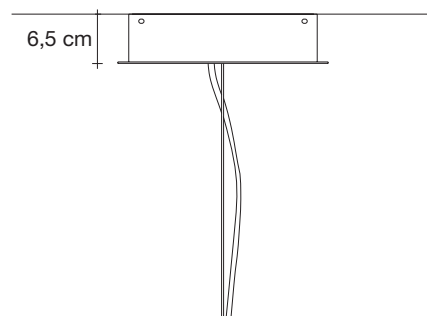

Body |

Recommended Light | Canopy |

230-240V ~ 50/60Hz

 LED
4 x 3,5W G9

and

 LED
4W GU10

 Dimmable with
all systems

A stunning design from Christian Lava, Stream is an impressive presence in any room. Stream's design exploits the physical characteristics of the materials used to envelop a room in a unique, immersive light. Here, over 7 kilometers of metal chain appear to flow down from the undulating, nickel plated frame. These cascading tiers project a streaking, yet tranquil, shadow throughout the room. Design Christian Lava.

Body |

Recommended Light | Canopy |

230-240V ~ 50/60Hz

and

Ø14 cm

A stunning design from Christian Lava, Stream is an impressive presence in any room. Stream's design exploits the physical characteristics of the materials used to envelop a room in a unique, immersive light. Here, over 7 kilometers of metal chain appear to flow down from the undulating, nickel plated frame. These cascading tiers project a streaking, yet tranquil, shadow throughout the room. Design Christian Lava.

230-240V ~ 50/60Hz

 LED
18 x 4W E14

and

 LED
5W GU10

 Dimmable with
all systems

A stunning design from Christian Lava, Stream is an impressive presence in any room. Stream's design exploits the physical characteristics of the materials used to envelop a room in a unique, immersive light. Here, over 7 kilometers of metal chain appear to flow down from the undulating, nickel plated frame. These cascading tiers project a streaking, yet tranquil, shadow throughout the room. Design Christian Lava.

93

40

115cm x 115cm x 124cm

Stream, Iridescent *Light.*

design Christian Lava
terzani.com

TERZANI
LA LUCE PENSATA

Type |
suspension

Materials |
metal