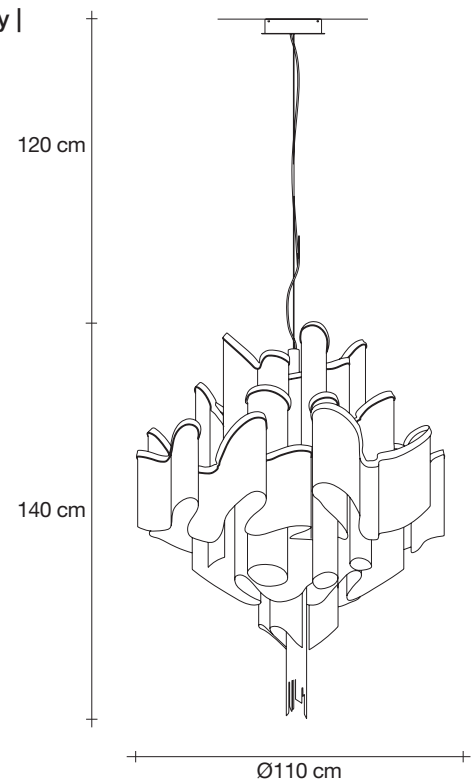

Recommended Light | Canopy |

230-240V ~ 50/60Hz

LED
20 x 4W E14

and

LED
5W GU10

Dimmable with
all systems