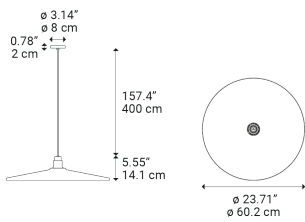

Vinyl Model Vinyl large

Its dynamic design makes this decorative lamp perfect for public spaces. Spin the vinyl and enjoy the light!

Vinyl large

Light source

LED E27 G95
1 max 25 W

Structure: Metal

- Black
- Black

Diffuser: Metal

- Silver
- Deep Black

Code

508007

508008

Net weight: 2.00 kg

Parcels: 2

IP20

Energy Saving

Dim

Options of Vinyl

Vinyl small

Vinyl small

Vinyl large