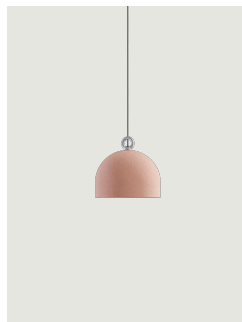

Options of Urban Concrete

Urban Concrete 25