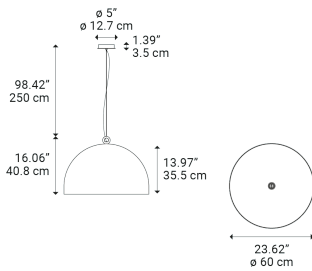

Urban Concrete 60

Light source

LED E27 G95
1 max 25 W

Inside diffuser: Metal

- White
- White
- White

Outside diffuser: Metal

- Pink Dust
- Tough Gray
- Soft Gray

Code