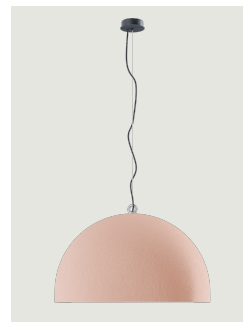

Urban Concrete

Model Urban Concrete 60

Thanks to the contrast between the three cement finishes – *soft gray*, *tough gray* and *pink dust* – and the pure white of the diffuser's internal surface, Urban Concrete gives a touch of material appeal and sophistication to any interior.

Urban Concrete 60

Light source

LED E27 G95
1 max 25 W

Inside diffuser: Metal

- White
- White
- White

Outside diffuser: Metal

- Pink Dust
- Tough Gray
- Soft Gray

Code

- 502007
- 502008
- 502009

Net weight: 9.00 kg

Parcels: 1

Options of Urban Concrete

Urban Concrete 25

Urban Concrete 50

Urban Concrete 80