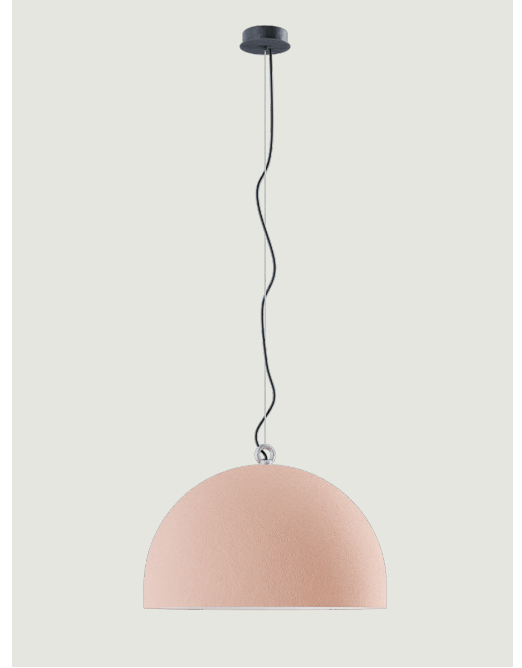

Urban Concrete

Model Urban Concrete 60

Thanks to the contrast between the three cement finishes – *soft gray*, *tough gray* and *pink dust* – and the pure white of the diffuser's internal surface, Urban Concrete gives a touch of material appeal and sophistication to any interior.

Urban Concrete 60

Light source

LED E27 G95
1 max 25 W

Inside diffuser: Metal

- White
- White
- White

Outside diffuser: Metal

- Pink Dust
- Tough Gray
- Soft Gray

Code