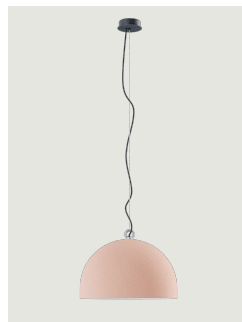

Urban Concrete

Model Urban Concrete 60

Thanks to the contrast between the three cement finishes – *soft gray*, *tough gray* and *pink dust* – and the pure white of the diffuser's internal surface, Urban Concrete gives a touch of material appeal and sophistication to any interior.

Urban Concrete 60

Light source

LED E27 G95
1 max 25 W

Inside diffuser: Metal

- White
- White
- White

Outside diffuser: Metal

- Pink Dust
- Tough Gray
- Soft Gray

Code

- 502007
- 502008
- 502009

Net weight: 9.00 kg

Parcels: 1

Options of Urban Concrete

Urban Concrete 25

Urban Concrete 50

Urban Concrete 80