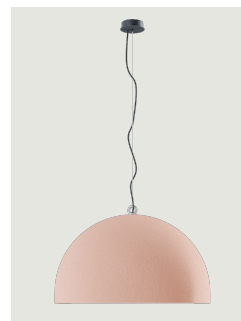

Urban Concrete 80