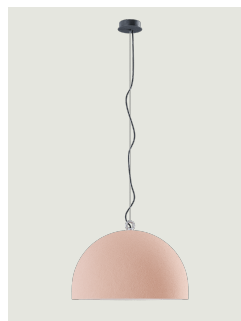

Urban Concrete

Model Urban Concrete 50

Thanks to the contrast between the three cement finishes – *soft gray*, *tough gray* and *pink dust* – and the pure white of the diffuser's internal surface, Urban Concrete gives a touch of material appeal and sophistication to any interior.

Urban Concrete 50

Light source

LED E27 G95
1 max 25 W

Inside diffuser: Metal

- White
- White
- White

Outside diffuser: Metal

- Pink Dust
- Tough Gray
- Soft Gray

Code

502004
502005
502006

Net weight: 5.50 kg

Parcels: 1

IP20

Energy Saving 

Dim 

Options of Urban Concrete

Urban Concrete 25