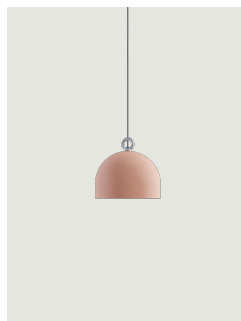

Options of Urban Concrete

Urban Concrete 25