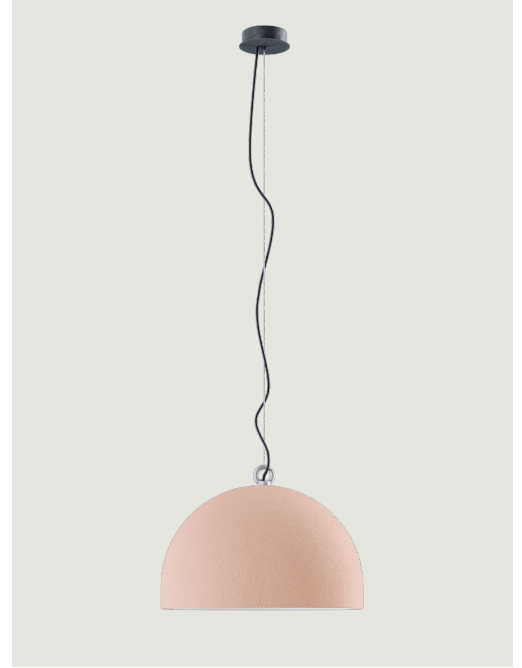

Urban Concrete

Model Urban Concrete 50

Thanks to the contrast between the three cement finishes – *soft gray*, *tough gray* and *pink dust* – and the pure white of the diffuser's internal surface, Urban Concrete gives a touch of material appeal and sophistication to any interior.

Urban Concrete 50

Light source

LED E27 G95
1 max 25 W

Inside diffuser: Metal

- White
- White
- White

Outside diffuser: Metal

- Pink Dust
- Tough Gray
- Soft Gray

Code