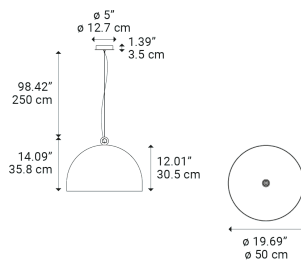

Urban Concrete 50

Light source

LED E27 G95
1 max 25 W

Inside diffuser: Metal

- White
- White
- White

Outside diffuser: Metal

- Pink Dust
- Tough Gray
- Soft Gray

Code

502004
502005
502006

Net weight: 5.50 kg

Parcels: 1

IP20

Energy Saving 

Dim 

Options of Urban Concrete

Urban Concrete 25