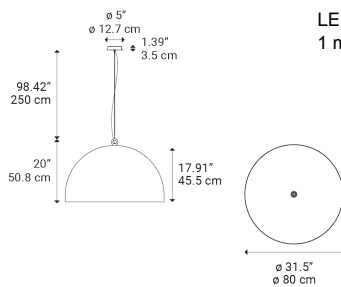

Urban Concrete 80

Light source

LED E27 G95
1 max 25 W

Inside diffuser: Metal

- White
- White
- White

Outside diffuser: Metal

- Pink Dust
- Tough Gray
- Soft Gray

Code

- 502010
- 502011
- 502012

Net weight: 15.50 kg

Parcels: 1

IP20

Energy Saving

Dim

ERC

Options of Urban Concrete