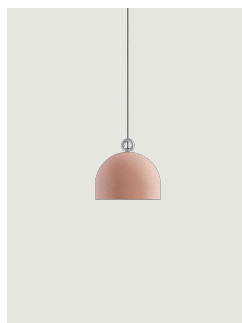

Options of Urban Concrete

Urban Concrete 25