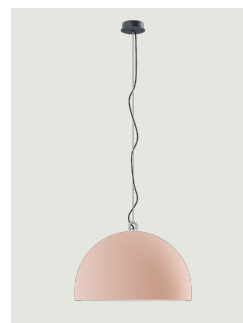

Urban Concrete 60