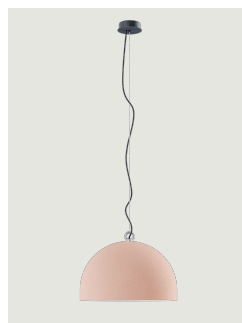

Urban Concrete 50