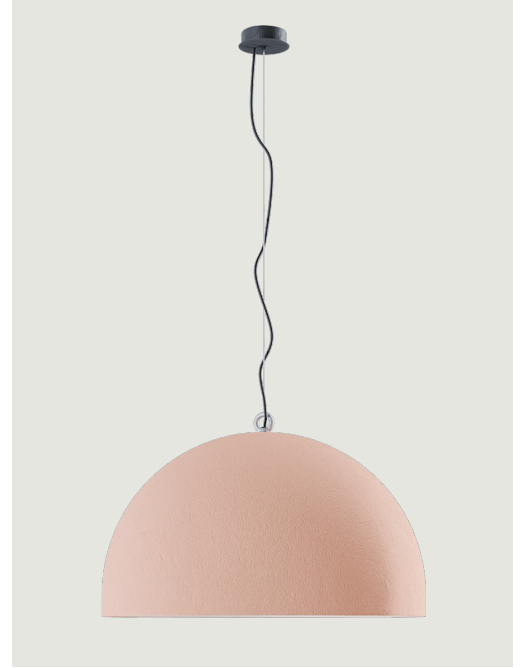

Urban Concrete

Model Urban Concrete 80

Thanks to the contrast between the three cement finishes – *soft gray*, *tough gray* and *pink dust* – and the pure white of the diffuser's internal surface, Urban Concrete gives a touch of material appeal and sophistication to any interior.

Urban Concrete 80

Light source

LED E27 G95
1 max 25 W

Inside diffuser: Metal

- White
- White
- White

Outside diffuser: Metal

- Pink Dust
- Tough Gray
- Soft Gray

Code