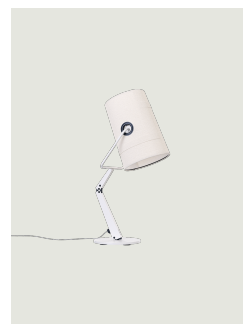

### Model Fork

Just like when you turn on a lamp inside a camping tent, the light inside the diffuser highlights the patchwork structure and enhances the texture of the canvas with visible stitching as in jeans.

The linen cotton diffuser, available in ivory and gray, creates a warm and soft lighting effect. 360° adjustable thanks to the gunmetal colored brass eyelets in strong material contrast with the softness of the fabric, the diffuser allows the light beam to be directed at will.

Fork	Light source	Structure: Metal	Diffuser: Cotton-linen	Code
	LED E27 2 max 25 W (Max Ø 65 mm)	 Ivory	 Ivory	505013
		 Ivory	 Gray	505014
		 Anthracite	 Ivory	505015
		 Anthracite	 Gray	505016

Net weight: 11.82 kg

### Options of Fork

Fork small

Fork Large

Fork