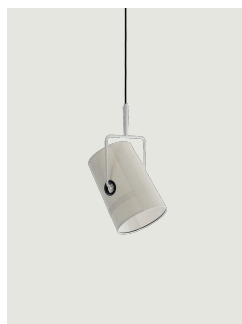

### Model Fork

Just like when you turn on a lamp inside a camping tent, the light inside the diffuser highlights the patchwork structure and enhances the texture of the canvas with visible stitching as in jeans.

The linen cotton diffuser, available in ivory and gray, creates a warm and soft lighting effect. 360° adjustable thanks to the gunmetal colored brass eyelets in strong material contrast with the softness of the fabric, the diffuser allows the light beam to be directed at will.

Fork	Light source	Structure: Metal	Diffuser: Cotton-linen	Code
	LED E27 2 max 25 W (Max Ø 65 mm)	 Ivory	 Ivory	505013
		 Ivory	 Gray	505014
		 Anthracite	 Ivory	505015
		 Anthracite	 Gray	505016

Net weight: 11.82 kg

### Options of Fork

Fork small

Fork Large

Fork