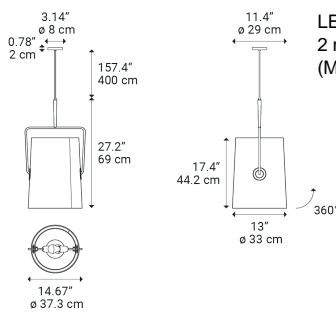

Fork Large

Light source

LED E27
2 max 25 W
(Max Ø 65 mm)

Structure: Metal

-  Ivory
-  Ivory
-  Anthracite
-  Anthracite

Diffuser: Cotton-linen

-  Ivory
-  Gray
-  Ivory
-  Gray

Code

- 505005
- 505006
- 505007
- 505008

Net weight: 1.92 kg

Parcels: 2

IP20

Energy Saving 

Dim 

Options of Fork

Fork small