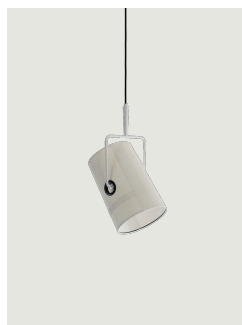

Fork Model Fork Large

Just like when you turn on a lamp inside a camping tent, the light inside the diffuser highlights the patchwork structure and enhances the texture of the canvas with visible stitching as in jeans.

The linen cotton diffuser, available in ivory and gray, creates a warm and soft lighting effect. 360° adjustable thanks to the gunmetal colored brass eyelets in strong material contrast with the softness of the fabric, the diffuser allows the light beam to be directed at will.

Fork Large

Light source

LED E27
2 max 25 W
(Max Ø 65 mm)

Structure: Metal

-  Ivory
-  Ivory
-  Anthracite
-  Anthracite

Diffuser: Cotton-linen

-  Ivory
-  Gray
-  Ivory
-  Gray

Code

- 505005
- 505006
- 505007
- 505008

Net weight: 1.92 kg

Parcels: 2

IP20

Energy Saving 

Dim 

Options of Fork

Fork small