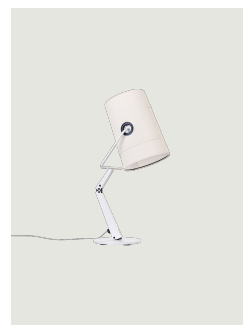

Fork Model Fork Large

Just like when you turn on a lamp inside a camping tent, the light inside the diffuser highlights the patchwork structure and enhances the texture of the canvas with visible stitching as in jeans.

The linen cotton diffuser, available in ivory and gray, creates a warm and soft lighting effect. 360° adjustable thanks to the gunmetal colored brass eyelets in strong material contrast with the softness of the fabric, the diffuser allows the light beam to be directed at will.

Fork Large

Light source

LED E27
2 max 25 W
(Max Ø 65 mm)

Structure: Metal

- Ivory
- Ivory
- Anthracite
- Anthracite

Diffuser: Cotton-linen

- Ivory
- Gray
- Ivory
- Gray

Code

- 505005
- 505006
- 505007
- 505008

Net weight: 1.92 kg

Parcels: 2

IP20

Energy Saving

Dim

Options of Fork

Fork