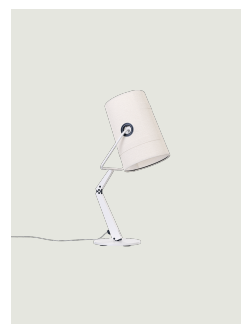

## Fork Model Fork small

Just like when you turn on a lamp inside a camping tent, the light inside the diffuser highlights the patchwork structure and enhances the texture of the canvas with visible stitching as in jeans.

The linen cotton diffuser, available in ivory and gray, creates a warm and soft lighting effect. 360° adjustable thanks to the gunmetal colored brass eyelets in strong material contrast with the softness of the fabric, the diffuser allows the light beam to be directed at will.

### Code

- 505001
- 505002
- 505003
- 505004

Net weight: 0.80 kg

Parcels: 2

Cluster suspension lamps must be installed on a *canopy*: find out more on [lodes.com/en/canopies](https://lodes.com/en/canopies)

### Options of Fork

Fork Large

Fork

Fork