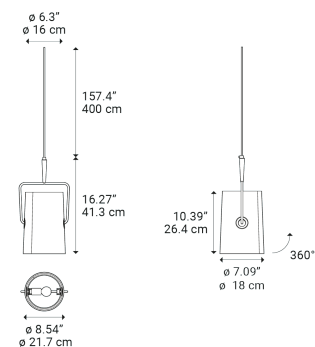

### Light source

LED E14  
1 max 15 W  
(W / L Max 90 mm)

### Code

- 505001
- 505002
- 505003
- 505004

Net weight: 0.80 kg

Parcels: 2

Cluster suspension lamps must be installed on a *canopy*: find out more on [lodes.com/en/canopies](https://lodes.com/en/canopies)