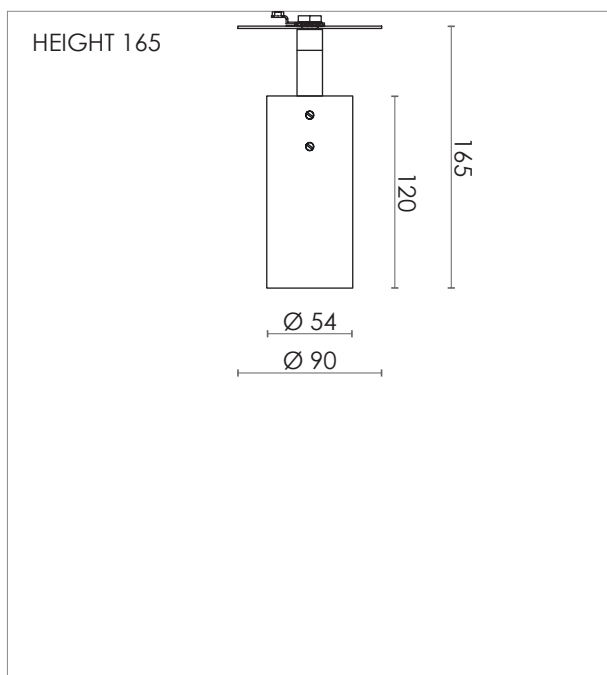

JOEY SPOT WITH PLATE - GU10

DESIGN SPECIFICATIONS

DIMENSIONS (mm)

W 90 x H 165 - SHADE Ø 54
W 90 x H 355 - SHADE Ø 54

WEIGHT (kg)

0,35 / 0,4

MATERIALS

THE LAMP IS MADE FROM CLEAR
LACQURED BRASS, STEEL OR POWDER
COATED STEEL

ELECTRICAL SPECIFICATIONS

SWITCH

NO

BULB HOLDER

GU10

LIGHT SOURCE

INCLUDED DIMMABLE
PAR16 - 6,5 W LED
- 2700K

DIMMABLE

YES

MAX (W)

10 W LED

VOLTAGE

230 / 240

CLASS

1

IP