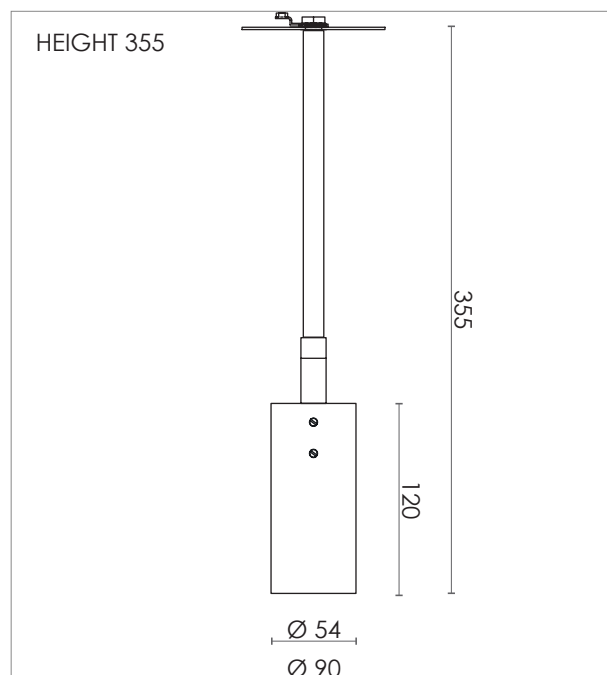

JOEY SPOT WITH PLATE - GU10

DESIGN SPECIFICATIONS

DIMENSIONS (mm)

W 90 x H 165 - SHADE Ø 54
W 90 x H 355 - SHADE Ø 54

WEIGHT (kg)

0,35 / 0,4

MATERIALS

THE LAMP IS MADE FROM CLEAR
LACQURED BRASS, STEEL OR POWDER
COATED STEEL

ELECTRICAL SPECIFICATIONS

SWITCH

NO

BULB HOLDER

GU10

LIGHT SOURCE

INCLUDED DIMMABLE
PAR16 - 6,5 W LED
- 2700K

DIMMABLE

YES

MAX (W)

10 W LED

VOLTAGE

230 / 240

CLASS

1

IP