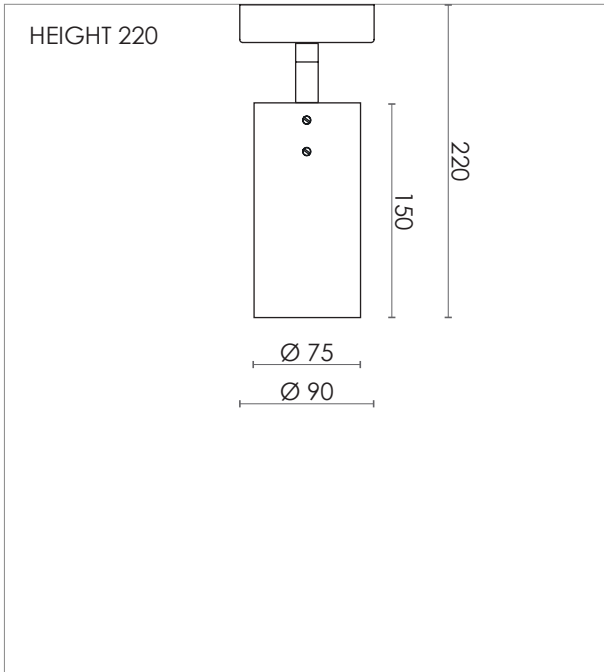

JOEY SPOT WITH CUP - E27

DESIGN SPECIFICATIONS

DIMENSIONS (mm)

W 90 x H 220 - SHADE Ø 75
W 90 x H 410 - SHADE Ø 57

WEIGHT (kg)

0,45 / 0,5

MATERIALS

THE LAMP IS MADE FROM CLEAR
LACQURED BRASS, STEEL OR POWDER
COATED STEEL

ELECTRICAL SPECIFICATIONS

SWITCH

NO

BULB HOLDER

E27

LIGHT SOURCE

INCLUDED DIMMABLE
PAR22 - 7 W LED
- 2700K

DIMMABLE

YES

MAX (W)

10 W LED

VOLTAGE

230 / 240

CLASS

1

IP