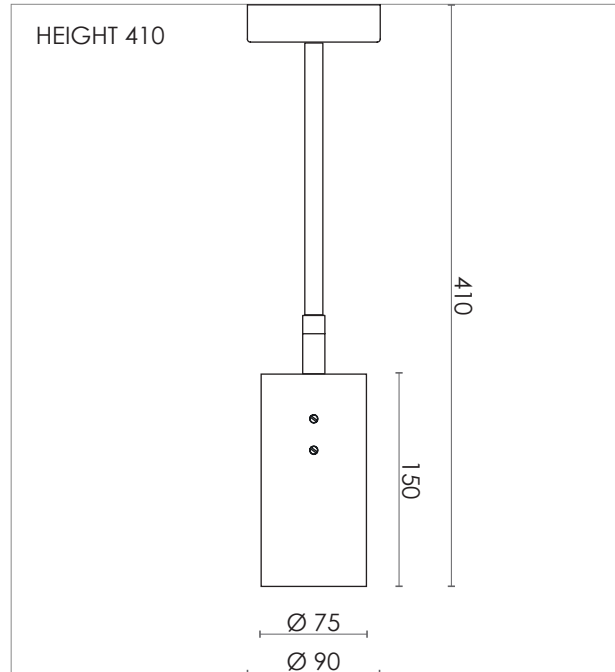

JOEY SPOT WITH CUP - E27

DESIGN SPECIFICATIONS

DIMENSIONS (mm)

W 90 x H 220 - SHADE Ø 75
W 90 x H 410 - SHADE Ø 57

WEIGHT (kg)

0,45 / 0,5

MATERIALS

THE LAMP IS MADE FROM CLEAR
LACQURED BRASS, STEEL OR POWDER
COATED STEEL

ELECTRICAL SPECIFICATIONS

SWITCH

NO

BULB HOLDER

E27

LIGHT SOURCE

INCLUDED DIMMABLE
PAR22 - 7 W LED
- 2700K

DIMMABLE

YES

MAX (W)

10 W LED

VOLTAGE

230 / 240

CLASS

1

IP