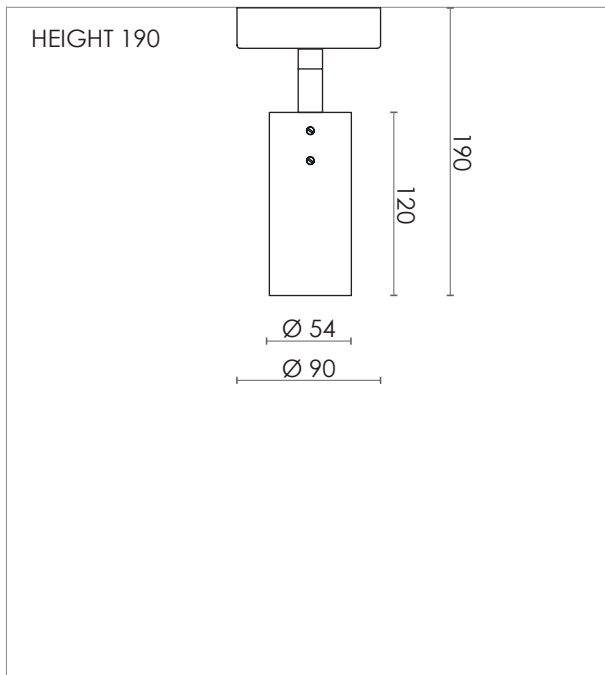

JOEY SPOT WITH CUP - GU10

DESIGN SPECIFICATIONS

DIMENSIONS (mm)

W 90 x H 190 - SHADE Ø 54
W 90 x H 380 - SHADE Ø 54

WEIGHT (kg)

0,35 / 0,4

MATERIALS

THE LAMP IS MADE FROM CLEAR
LACQURED BRASS, STEEL OR POWDER
COATED STEEL

ELECTRICAL SPECIFICATIONS

SWITCH

NO

BULB HOLDER

GU10

LIGHT SOURCE

INCLUDED DIMMABLE
PAR16 - 6,5 W LED
- 2700K

DIMMABLE

YES

MAX (W)

10 W LED

VOLTAGE

230 / 240

CLASS

1

IP