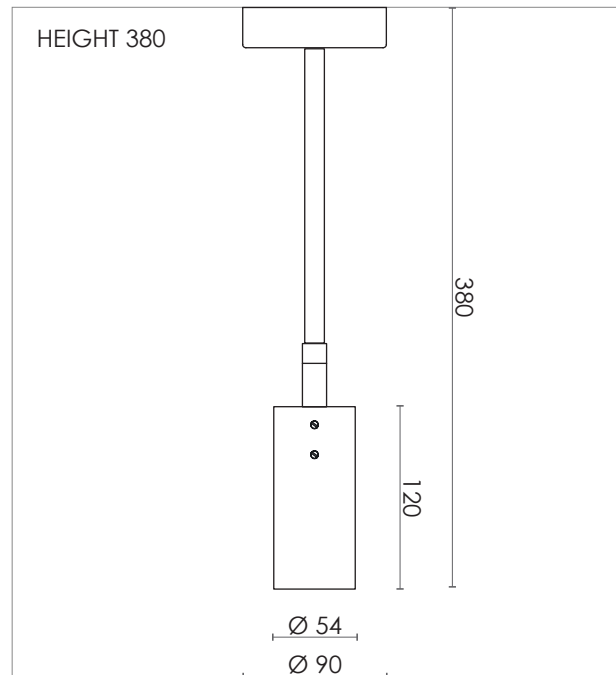

JOEY SPOT WITH CUP - GU10

DESIGN SPECIFICATIONS

DIMENSIONS (mm)

W 90 x H 190 - SHADE Ø 54
W 90 x H 380 - SHADE Ø 54

WEIGHT (kg)

0,35 / 0,4

MATERIALS

THE LAMP IS MADE FROM CLEAR
LACQURED BRASS, STEEL OR POWDER
COATED STEEL

ELECTRICAL SPECIFICATIONS

SWITCH

NO

BULB HOLDER

GU10

LIGHT SOURCE

INCLUDED DIMMABLE
PAR16 - 6,5 W LED
- 2700K

DIMMABLE

YES

MAX (W)

10 W LED

VOLTAGE

230 / 240

CLASS

1

IP