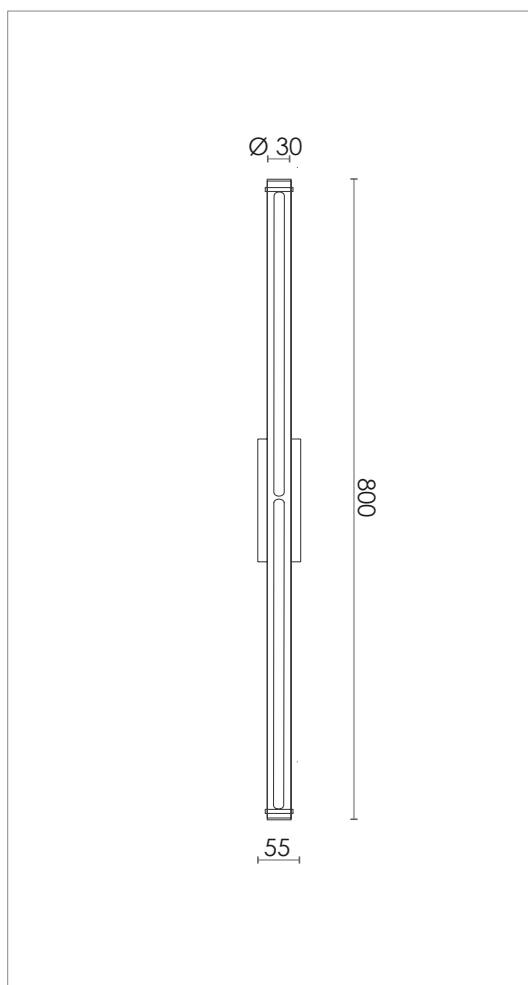

BLOOMSBURY 800 WALL

DESIGN SPECIFICATIONS

DIMENSIONS (mm)	H 800 x W 55 x D 80
WEIGHT (kg)	-
MATERIALS	THE LAMP IS MADE FROM CLEAR LACQURED BRASS, STEEL OR POWDER COATED STEEL.
CORD (mm)	BLACK TEXTILE - L 3000 OR DIRECT MOUNT
ENVIRONMENT	INDOOR
DESIGN BY	NICLAS HOFLIN
DESIGN YEAR	2017

ELECTRICAL SPECIFICATIONS

SWITCH	NO
BULB HOLDER	NO
LIGHT SOURCE	INCLUDED 12 W DIMMABLE LED - 2700 K
DIMMABLE	YES
MAX. (W)	12 W LED
VOLTAGE	230 / 240 (LED DRIVER INCL.)
CLASS	2
IP	20

COLOURS

	BLACK	ART.NO. 811261005 WITH CABLE	ART.NO. 811263005 DIRECT MOUNT
	BRASS	ART.NO. 811261001 WITH CABLE	ART.NO. 811263001 DIRECT MOUNT
	BRONZE-COLOR	ART.NO. 811261223 WITH CABLE	ART.NO. 811263223 DIRECT MOUNT
	STEEL	ART.NO. 811261500 WITH CABLE	ART.NO. 811263500 DIRECT MOUNT