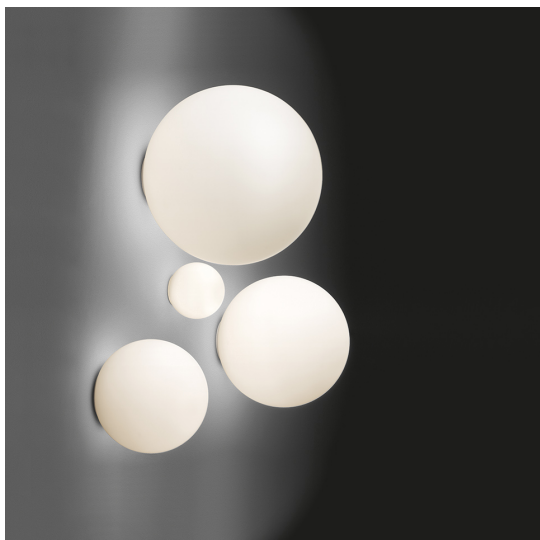

Dioscuri wall/ceiling 14 (E14)

Michele De Lucchi

IP44     Dimmerable: 

LUMINAIRE

- Watt: **6W**
- Voltage: **220V-240V**
- Delivered lumens output: **188lm**
- CCT: **2700K**
- Efficiency: **75%**
- Efficacy: **46.93lm/W**
- CRI: **80**

Notes

DESCRIPTION

Materials: Thermoplastic resin ceiling support; acid-etched blown glass diffuser. IP65 rating makes it suitable also for outdoor use. (Only for 25, 35, 42 versions).

PRODUCT CODE: 1039110A

FEATURES

- Article Code: **1039110A**
- Colour: **White**
- Installation: **WallCeiling**
- Material: **Blown glass, polycarbonate**
- Series: **Design Collection, Architectural Outdoor**
- Area contract: **Hospitality, null, Residential**
- Emission: **Diffused**
- design by: **Michele De Lucchi**

DIMENSIONS

- Height: **cm 13.2**
- Diameter: **cm 14**

SOURCES NOT INCLUDED

- Category: **LED RETROFIT**
- Number: **1**
- Watt: **6W**
- Socket: **E14**