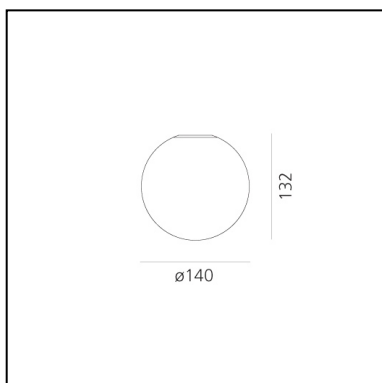

Dioscuri wall/ceiling 14 (E14)

Michele De Lucchi

IP44     Dimmerable: 

LUMINAIRE

- Watt: **6W**
- Voltage: **220V-240V**
- Delivered lumens output: **188lm**
- CCT: **2700K**
- Efficiency: **75%**
- Efficacy: **46.93lm/W**
- CRI: **80**

Notes

DESCRIPTION

Materials: Thermoplastic resin ceiling support; acid-etched blown glass diffuser. IP65 rating makes it suitable also for outdoor use. (Only for 25, 35, 42 versions).

PRODUCT CODE: 1039110A

FEATURES

- Article Code: **1039110A**
- Colour: **White**
- Installation: **WallCeiling**
- Material: **Blown glass, polycarbonate**
- Series: **Design Collection, Architectural Outdoor**
- Area contract: **Hospitality, null, Residential**
- Emission: **Diffused**
- design by: **Michele De Lucchi**

DIMENSIONS

- Height: **cm 13.2**
- Diameter: **cm 14**

SOURCES NOT INCLUDED

- Category: **LED RETROFIT**
- Number: **1**
- Watt: **6W**
- Socket: **E14**