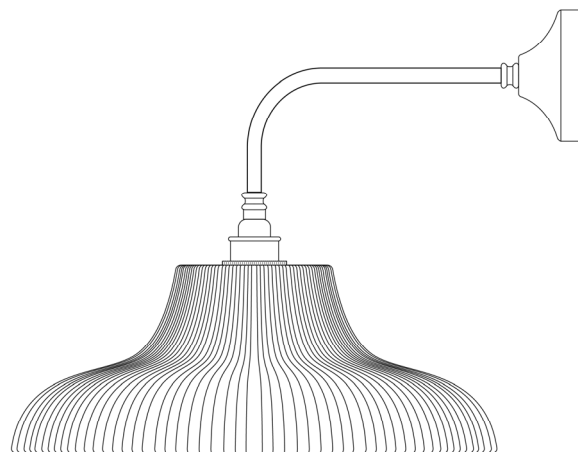

MONO 30CM Wall Light

MLWL369ANTBRS Antique Brass

MATERIAL	Brass Glass
HEIGHT	36cm 14.17"
WIDTH DIAMETER	32.5cm 12.8"
LENGTH PROJECTION	34cm 13.39"
WEIGHT	1.14KG
LAMPHOLDER	E27 x 1
MAX WATTAGE	40W x 1
VOLTAGE	220/240v
IP RATING	20
CLASS PROTECTION	I
SHADE	GL099
FLEX BAR CHAIN LENGT	n/a
CABLE TYPE	-

Fixing Bracket MLWB03 | Antique Brass

Product Notes:

1) Lamps not included with light fixture. 2) All products are individually hand crafted, therefore may differ slightly within manufacturing tolerances. 3) Please refer to: <http://www.mullanlighting.com/terms> for full list of Terms & Conditions. 4) Cable/Chain can be shortened during installation. 5) Longer Cable/Chain available on request. 6) Additional colour finishes available on request. 7.) Dimensions do not include lamps. 8.) Products wired to UL standards will operate at 110/120v with the appropriate lampholders.

MONO 30CM Wall Light

MLWL369ANTSLV Antique Silver

MATERIAL	Brass Glass
HEIGHT	36cm 14.17"
WIDTH DIAMETER	32.5cm 12.8"
LENGTH PROJECTION	34cm 13.39"
WEIGHT	1.14KG
LAMPHOLDER	E27 x 1
MAX WATTAGE	40W x 1
VOLTAGE	220/240v
IP RATING	20
CLASS PROTECTION	I
SHADE	GL099
FLEX BAR CHAIN LENGT	n/a
CABLE TYPE	-

MONO 30CM Wall Light

MLWL369POLBRS Polished Brass

MATERIAL	Brass Glass
HEIGHT	36cm 14.17"
WIDTH DIAMETER	32.5cm 12.8"
LENGTH PROJECTION	34cm 13.39"
WEIGHT	1.14KG
LAMPHOLDER	E27 x 1
MAX WATTAGE	40W x 1
VOLTAGE	220/240v
IP RATING	20
CLASS PROTECTION	I
SHADE	GL099
FLEX BAR CHAIN LENGT	n/a
CABLE TYPE	-