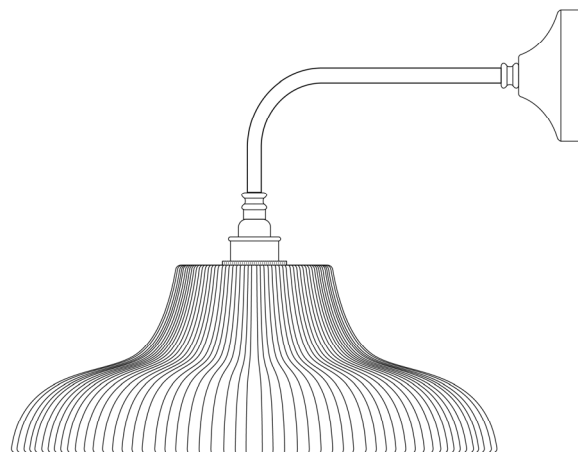

MONO 30CM Wall Light

MLWL369ANTSLV Antique Silver

MATERIAL	Brass Glass
HEIGHT	36cm 14.17"
WIDTH DIAMETER	32.5cm 12.8"
LENGTH PROJECTION	34cm 13.39"
WEIGHT	1.14KG
LAMPHOLDER	E27 x 1
MAX WATTAGE	40W x 1
VOLTAGE	220/240v
IP RATING	20
CLASS PROTECTION	I
SHADE	GL099
FLEX BAR CHAIN LENGT	n/a
CABLE TYPE	-

MONO 30CM Wall Light

MLWL369POLBRS Polished Brass

MATERIAL	Brass Glass
HEIGHT	36cm 14.17"
WIDTH DIAMETER	32.5cm 12.8"
LENGTH PROJECTION	34cm 13.39"
WEIGHT	1.14KG
LAMPHOLDER	E27 x 1
MAX WATTAGE	40W x 1
VOLTAGE	220/240v
IP RATING	20
CLASS PROTECTION	I
SHADE	GL099
FLEX BAR CHAIN LENGT	n/a
CABLE TYPE	-

Fixing Bracket MLWB03 | Polished Brass

Product Notes:

1) Lamps not included with light fixture. 2) All products are individually hand crafted, therefore may differ slightly within manufacturing tolerances. 3) Please refer to: <http://www.mullanlighting.com/terms> for full list of Terms & Conditions. 4) Cable/Chain can be shortened during installation. 5) Longer Cable/Chain available on request. 6) Additional colour finishes available on request. 7.) Dimensions do not include lamps. 8.) Products wired to UL standards will operate at 110/120v with the appropriate lampholders.

MONO 30CM Wall Light

MLWL369SATBRS Satin Brass

MATERIAL	Brass Glass
HEIGHT	36cm 14.17"
WIDTH DIAMETER	32.5cm 12.8"
LENGTH PROJECTION	34cm 13.39"
WEIGHT	1.14KG
LAMPHOLDER	E27 x 1
MAX WATTAGE	40W x 1
VOLTAGE	220/240v
IP RATING	20
CLASS PROTECTION	I
SHADE	GL099
FLEX BAR CHAIN LENGT	n/a
CABLE TYPE	-