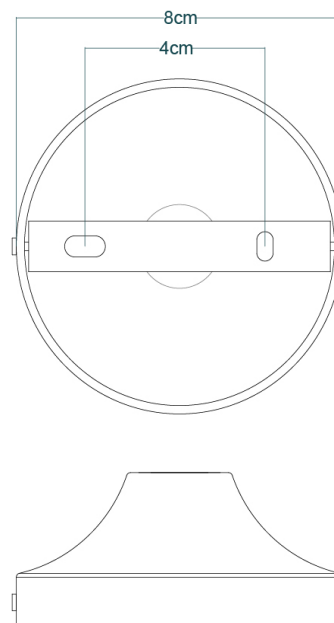

MATERIAL	Brass | Glass
HEIGHT	36cm | 14.17"
WIDTH | DIAMETER	32.5cm | 12.8"
LENGTH | PROJECTION	34cm | 13.39"
WEIGHT	1.14KG
LAMPHOLDER	E27 x 1
MAX WATTAGE	40W x 1
VOLTAGE	220/240v
IP RATING	20
CLASS PROTECTION	I
SHADE	GL099
FLEX | BAR | CHAIN LENGT	n/a
CABLE TYPE	-

Fixing Bracket   MLWB03 | Antique Brass