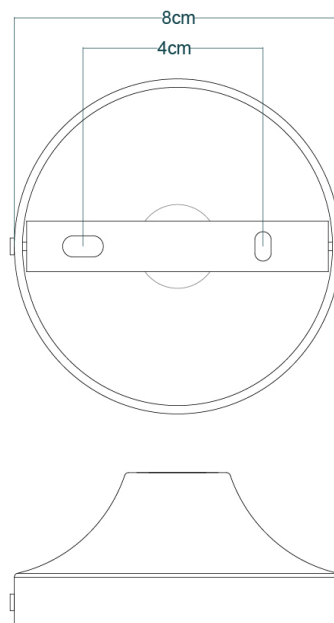

MATERIAL	Brass | Glass
HEIGHT	36cm | 14.17"
WIDTH | DIAMETER	32.5cm | 12.8"
LENGTH | PROJECTION	34cm | 13.39"
WEIGHT	1.14KG
LAMPHOLDER	E27 x 1
MAX WATTAGE	40W x 1
VOLTAGE	220/240v
IP RATING	20
CLASS PROTECTION	I
SHADE	GL099
FLEX | BAR | CHAIN LENGT	n/a
CABLE TYPE	-

Fixing Bracket MLWB03 | Antique Silver