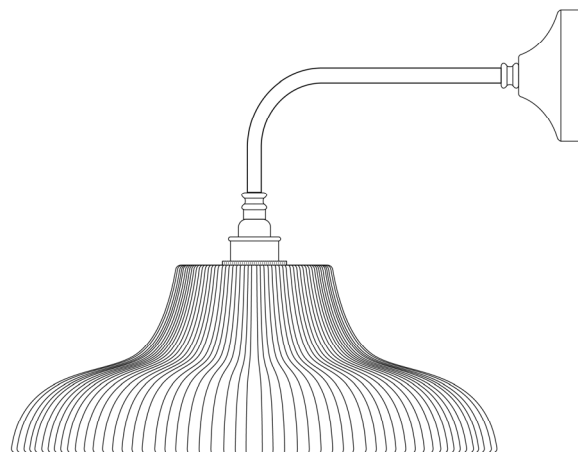

MONO 30CM Wall Light

MLWL369ANTBRS Antique Brass

MATERIAL	Brass Glass
HEIGHT	36cm 14.17"
WIDTH DIAMETER	32.5cm 12.8"
LENGTH PROJECTION	34cm 13.39"
WEIGHT	1.14KG
LAMPHOLDER	E27 x 1
MAX WATTAGE	40W x 1
VOLTAGE	220/240v
IP RATING	20
CLASS PROTECTION	I
SHADE	GL099
FLEX BAR CHAIN LENGT	n/a
CABLE TYPE	-

MONO 30CM Wall Light

MLWL369ANTSLV Antique Silver

MATERIAL	Brass Glass
HEIGHT	36cm 14.17"
WIDTH DIAMETER	32.5cm 12.8"
LENGTH PROJECTION	34cm 13.39"
WEIGHT	1.14KG
LAMPHOLDER	E27 x 1
MAX WATTAGE	40W x 1
VOLTAGE	220/240v
IP RATING	20
CLASS PROTECTION	I
SHADE	GL099
FLEX BAR CHAIN LENGT	n/a
CABLE TYPE	-

Fixing Bracket MLWB03 | Antique Silver

Product Notes:

1) Lamps not included with light fixture. 2) All products are individually hand crafted, therefore may differ slightly within manufacturing tolerances. 3) Please refer to: <http://www.mullanlighting.com/terms> for full list of Terms & Conditions. 4) Cable/Chain can be shortened during installation. 5) Longer Cable/Chain available on request. 6) Additional colour finishes available on request. 7.) Dimensions do not include lamps. 8.) Products wired to UL standards will operate at 110/120v with the appropriate lampholders.

MONO 30CM Wall Light

MLWL369POLBRS Polished Brass

MATERIAL	Brass Glass
HEIGHT	36cm 14.17"
WIDTH DIAMETER	32.5cm 12.8"
LENGTH PROJECTION	34cm 13.39"
WEIGHT	1.14KG
LAMPHOLDER	E27 x 1
MAX WATTAGE	40W x 1
VOLTAGE	220/240v
IP RATING	20
CLASS PROTECTION	I
SHADE	GL099
FLEX BAR CHAIN LENGT	n/a
CABLE TYPE	-