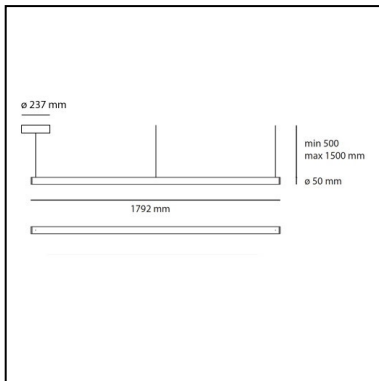

LUMINAIRE

- Watt: **50W**
- Voltage: **220-240V**
- Delivered lumens output: **5226lm**
- CCT: **3000K**
- Efficiency: **81%**
- Efficacy: **104.52lm/W**
- CRI: **80**
- Dimmable Typology: **Push & APP**

Notes

Patent Pending MI102016000025996.
Constant current SELV.

DESCRIPTION

Alphabet of light is a language based on light intended to convey freedom, an elementary principle generating an open system. BIG starts from an abacus of essential geometries to design a new font that translates into light, an alphabet used to write and to express one's thoughts, a tool to give shape to spaces. It allows to design light in space with words, as well as with graphic signs. Two linear elements of different lengths and two round ones are combined with a system of letters, numbers, and symbols. The round elements, available in two diameters, can be separated into modules to join the linear elements together according to different angles, thus designing everchanging geometries. These simple base modules, with specific geometric proportions, can be combined with each other to create countless basic or more complex, linear or curved structures of light, thus producing suspension appliances matching with architectures or space functions. The idea of BIG joins the optoelectronic competence of Artemide to define an innovative construction principle and provide continuous and comfortable lighting. While it has a minimal presence, it encloses groundbreaking patented optoelectronic and mechanical innovation.

PRODUCT CODE: 1205000APP

FEATURES

- Article Code: **1205000APP**
- Colour: **White**
- Installation: **Suspension**
- Material: **Methacrylate, aluminum**
- Series: **Design Collection**
- Environment: **Indoor**
- Emission: **Diffused**
- design by: **BIG - Bjarke Ingels Group**

DIMENSIONS

- Length: **cm 179**
- Height: **cm 5**
- Max Height from ceiling: **cm 150**
- Glow Wire Test: **650°**

SOURCES INCLUDED

- Category: **Led**
- Number: **1**
- Color temperature (K): **3000K**
- CRI: **80**
- Color Tolerance: **MacAdam 2SDCM**
- Service Life: **L80 (10K) 55000h**