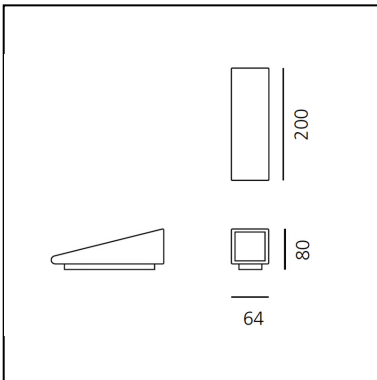

Cuneo Mini Wall/Floor Gray/white

Klaus Begasse

IP65    

LUMINAIRE

- Watt: **11W**
- Voltage: **220V-240V**
- Delivered lumens output: **805lm**
- CCT: **3000K**
- Efficiency: **76%**
- Efficacy: **73.18lm/W**
- CRI: **90**

DESCRIPTION

Lamp installable both on the ground to provide side lighting for drives or spacious areas in gardens, and on walls, to create a wall washer effect. It is possible to install the device with the light pointed either downwards or upwards.
Materials: die-cast painted aluminium lamp unit; satin finish diffuser made of satin finish methacrylate; die-cast aluminium wall attachment.

DIMENSIONS

- Length: **cm 20**
- Width: **cm 6.4**
- Height: **cm 8**

SOURCES INCLUDED

- Category: **Led**
- Number: **1**
- Watt: **11W**
- Color temperature (K): **3000K**
- CRI: **80**