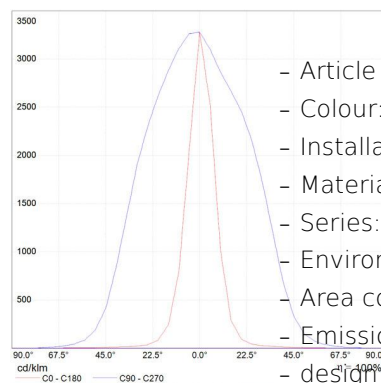

- Article Code: **T082700**
- Colour: **Gray/white**
- Installation: **FloorWall**
- Material: **Aluminum, metacrylate**
- Series: **Architectural Outdoor**
- Environment: **Outdoor**
- Area contract: **Outdoor, Residential**
- Emission: **Direct/indirect**
- design by: **Klaus Begasse**

LUMINAIRE

- Watt: **17W**
- Voltage: **220V-240V**
- Delivered lumens output: **595lm**
- CCT: **3000K**
- Efficiency: **100%**
- Efficacy: **35.00lm/W**

DIMENSIONS

- Length: **cm 20**
- Width: **cm 17**
- Height: **cm 7**

SOURCES INCLUDED

- Category: **Led**
- Number: **1**
- Watt: **17W**
- Delivered lumens output: **668lm**
- Color temperature (K): **3000K**
- CRI: **75 typ.**