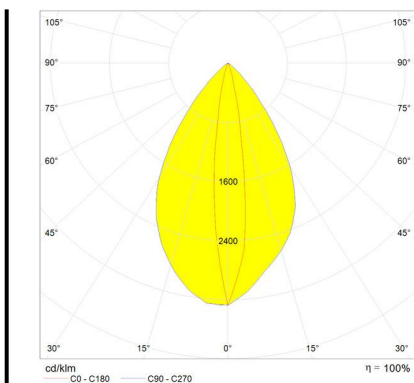

- Article Code: **T082700**
- Colour: **Gray/white**
- Installation: **FloorWall**
- Material: **Aluminum, metacrylate**
- Series: **Architectural Outdoor**
- Environment: **Outdoor**
- Area contract: **Outdoor, Residential**
- Emission: **Direct/indirect**
- design by: **Klaus Begasse**

LUMINAIRE

- Watt: **17W**
- Voltage: **220V-240V**
- Delivered lumens output: **595lm**
- CCT: **3000K**
- Efficiency: **100%**
- Efficacy: **35.00lm/W**

DIMENSIONS

- Length: **cm 20**
- Width: **cm 17**
- Height: **cm 7**

SOURCES INCLUDED

- Category: **Led**
- Number: **1**
- Watt: **17W**
- Delivered lumens output: **668lm**
- Color temperature (K): **3000K**
- CRI: **75 typ.**