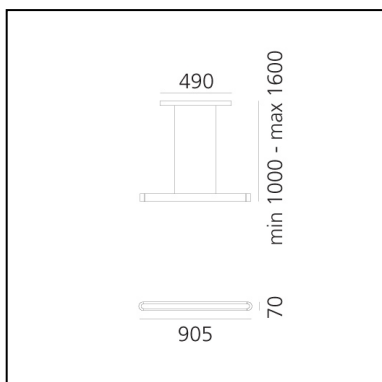

Talo sospensione LED 90 Dimmable - Silver

Neil Poulton

IP20       Dimmerable: 

LUMINAIRE

- Power Supply: **Electronic Dimmable Dsi Integrated**
- Watt: **32W**
- Voltage: **220-240V**
- Delivered lumens output: **3707lm**
- CCT: **3000K**
- Efficiency: **79%**
- Efficacy: **115.84lm/W**
- CRI: **80**
- Dimmable Typology: **Push**

Notes

Lamp included. Available mono or double tube (on the same line), in different lengths according to the power of the light source. The suspension cables are also feed cables.

PRODUCT CODE: 1922020A

FEATURES

- Article Code: **1922020A**
- Colour: **Silver**
- Installation: **Suspension**
- Material: **Aluminium, methacrylate, polycarbonate**
- Series: **Design Collection**
- Environment: **Indoor**
- Area contract: **Hospitality, null, Retail, Office**
- Emission: **Indirect Flood/direct Dark Light**
- design by: **Neil Poulton**

DIMENSIONS

- Length: **cm 90**
- Width: **cm 7**
- Height: **cm 100**
- Base Length: **cm 49**
- Max Height from ceiling: **cm 160**
- Glow Wire Test: **650°**

SOURCES INCLUDED

- Category: **Led**
- Number: **5**
- Watt: **6W**
- Delivered lumens output: **914lm**
- Color temperature (K): **3000K**
- CRI: **80**
- Color Tolerance: **MacAdam 3SDCM**
- Efficacy: **153lm/W**
- Service Life: **50000-L70**