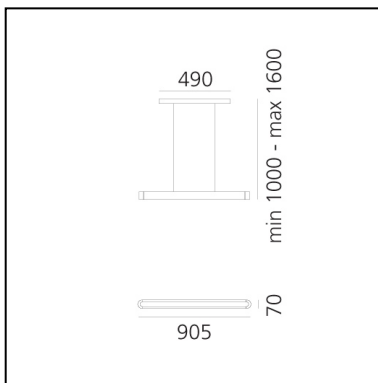

Talo sospensione LED 90 - Matte Black

Neil Poulton

IP20     

LUMINAIRE

- Watt: **32W**
- Voltage: **220-240V**
- Delivered lumens output: **3707lm**
- CCT: **3000K**
- Efficiency: **79%**
- Efficacy: **115.84lm/W**
- CRI: **80**

Notes

Lamp included. Available mono or double tube (on the same line), in different lengths according to the power of the light source. The suspension cables are also feed cables.

PRODUCT CODE: 1921080A

FEATURES

- Article Code: **1921080A**
- Colour: **Matte Black**
- Installation: **Suspension**
- Material: **Aluminium, methacrylate, polycarbonate**
- Series: **Design Collection**
- Environment: **Indoor**
- Area contract: **Hospitality, null, Retail, Office**
- Emission: **Indirect Flood/direct Dark Light**
- design by: **Neil Poulton**

DIMENSIONS

- Length: **cm 90**
- Width: **cm 7**
- Height: **cm 100**
- Base Length: **cm 49**
- Max Height from ceiling: **cm 160**
- Glow Wire Test: **650°**

SOURCES INCLUDED

- Category: **Led**
- Number: **5**
- Watt: **6W**
- Delivered lumens output: **909lm**
- Color temperature (K): **3000K**
- CRI: **80**
- Color Tolerance: **MacAdam 3SDCM**
- Efficacy: **152lm/W**
- Service Life: **50000-L70**