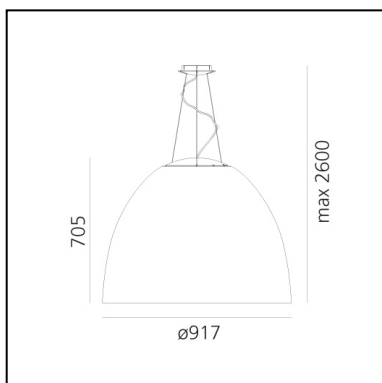

Nur Acoustic - Blue

Ernesto Gismondi

IP20   Dimmerable: 

LUMINAIRE

- Watt: **80W**
- Voltage: **220-240V**
- Delivered lumens output: **6151lm**
- CCT: **3000K**
- Efficiency: **68%**
- Efficacy: **76.89lm/W**
- CRI: **90**
- Dimmable Typology: **Push**

PRODUCT CODE: A243750

FEATURES

- Article Code: **A243750**
- Colour: **Blue**
- Installation: **Suspension**
- Material: **PET, methacrylate, glass**
- Series: **Design Collection**
- Environment: **Indoor**
- design by: **Ernesto Gismondi**

DIMENSIONS

- Height: **cm 70.5**
- Diameter: **cm 91.7**
- Max Height from ceiling: **cm 260**
- Glow Wire Test: **650°**

SOURCES INCLUDED

- Category: **Led**
- Number: **1**
- Watt: **75W**
- Delivered lumens output: **9112**
- Color temperature (K): **3000K**
- CRI: **90**
- Color Tolerance: **MacAdam 2SDCM**
- Efficacy: **122lm/W**
- Service Life: **50000-L70**