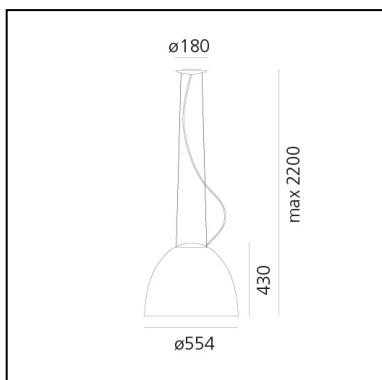

Nur LED - Suspension - Anthracite Grey - App Compatible

Ernesto Gismondi

IP20     Dimmerable: 

LUMINAIRE

- Power Supply: **Electronic Integrated**
- Watt: **45W**
- Voltage: **220V-240V**
- Delivered lumens output: **1882lm**
- CCT: **2700K**
- Efficiency: **52%**
- Efficacy: **41.82lm/W**
- CRI: **90**
- Dimmable Typology: **APP**

DESCRIPTION

An extreme geometric synthesis of optics par excellence, Nur manifests its presence through a monolithic and mono-material body. The essential and geometrically calibrated lines of a perfect parabola conceal an optical heart that perfectly controls the emission, without offending direct vision. It ensures general ambient lighting thanks also to indirect emission. Artemide App Compatible.

PRODUCT CODE: A243300APP

FEATURES

- Article Code: **A243300APP**
- Colour: **Anthracite Grey**
- Installation: **Suspension**
- Material: **Aluminium, methacrylate, glass**
- Series: **Design Collection**
- Environment: **Indoor**
- Area contract: **Hospitality, Office, Residential**
- Emission: **Direct/indirect**
- design by: **Ernesto Gismondi**

DIMENSIONS

- Height: **cm 43**
- Diameter: **cm 55**
- Max Height from ceiling: **cm 220**
- Glow Wire Test: **650°C**

SOURCES INCLUDED

- Category: **Led**
- Number: **1**
- Watt: **37W**
- Delivered lumens output: **3747lm**
- Color temperature (K): **2700K**
- CRI: **90**
- Color Tolerance: **MacAdam 2SDCM**
- Efficacy: **103lm/W**
- Service Life: **50000-L70**