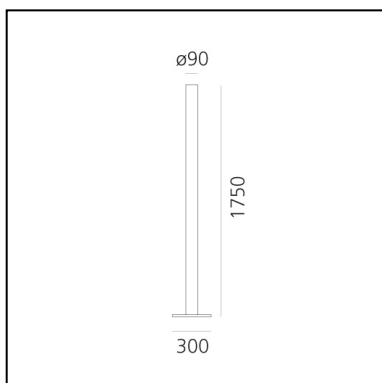

Ilio - White - 3000K - App Compatible

Ernesto Gismondi

IP20     Dimmerable: 

LUMINAIRE

- Watt: **45W**
- Voltage: **220-240V**
- Delivered lumens output: **3564lm**
- CCT: **3000K**
- Efficiency: **88%**
- Efficacy: **79.2lm/W**
- CRI: **90**
- Dimmer Typology: **Microswitch Dimmer**

DESCRIPTION

With simple geometry, stripped of all formal digressions and reduced to its basics, Ilio draws attention through saturated colour, available in 7 variations. A mono-material aluminium cylinder supports a 39W LED optical engine on the top, which produces high-efficiency diffused indirect light emissions. With a flow of more than 2700 lumen and an 80% yield, it ensures the general lighting of a room. With light regulator configured to controlled socket, dimmer microswitch.

DIMENSIONS

- Height: **cm 175**
- Diameter: **cm 9**
- Base Length: **cm 30**
- Base Width: **cm 30**
- Impact Resistance: **N.D.**
- Glow Wire Test: **750°**

SOURCES INCLUDED

- Category: **Led**
- Number: **1**
- Watt: **37W**
- Delivered lumens output: **3899lm**
- Color temperature (K): **3000K**
- CRI: **90**
- Color Tolerance: **MacAdam 2SDCM**
- Efficacy: **107lm/W**
- Service Life: **50000-L70**