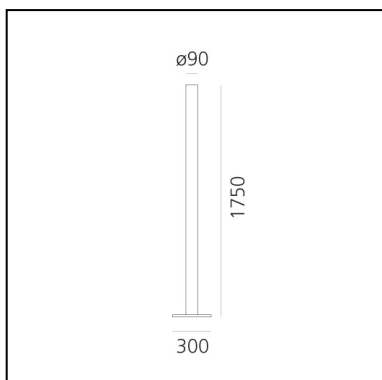

Ilio - Glossy Black - 3000K - App Compatible

Ernesto Gismondi

IP20     Dimmerable: +0-

LUMINAIRE

- Watt: **45W**
- Voltage: **220-240V**
- Delivered lumens output: **3564lm**
- CCT: **3000K**
- Efficiency: **88%**
- Efficacy: **79.2lm/W**
- CRI: **90**
- Dimmer Typology: **Microswitch Dimmer**

DESCRIPTION

With simple geometry, stripped of all formal digressions and reduced to its basics, Ilio draws attention through saturated colour, available in 7 variations. A mono-material aluminium cylinder supports a 39W LED optical engine on the top, which produces high-efficiency diffused indirect light emissions. With a flow of more than 2700 lumen and an 80% yield, it ensures the general lighting of a room. With light regulator configured to controlled socket, dimmer microswitch.

DIMENSIONS

- Height: **cm 175**
- Diameter: **cm 9**
- Base Length: **cm 30**
- Base Width: **cm 30**
- Impact Resistance: **N.D.**
- Glow Wire Test: **750°**

SOURCES INCLUDED

- Category: **Led**
- Number: **1**
- Watt: **37W**
- Delivered lumens output: **3899lm**
- Color temperature (K): **3000K**
- CRI: **90**
- Color Tolerance: **MacAdam 2SDCM**
- Efficacy: **107lm/W**
- Service Life: **50000-L70**