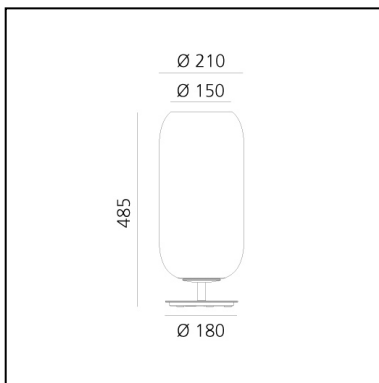

Gople Table - White/White

BIG - Bjarke Ingels Group

IP20   

LUMINAIRE

- Watt: **20W**
- Delivered lumens output: **2088lm**
- CCT: **3000K**
- Efficiency: **85%**
- Efficacy: **104.41lm/W**
- CRI: **80**

DESCRIPTION

PRODUCT CODE: 1408220A

FEATURES

- Article Code: **1408220A**
- Colour: **White/White**
- Installation: **Table**
- Material: **Blown glass, aluminium**
- Series: **Design Collection**
- Environment: **Indoor**
- design by: **BIG - Bjarke Ingels Group**

DIMENSIONS

- Height: **cm 48.5**
- Diameter: **cm 21**
- Base Diameter: **cm 18**

SOURCES NOT INCLUDED

- Category: **LED RETROFIT**
- Number: **1**
- Watt: **20W**
- Socket: **E27**