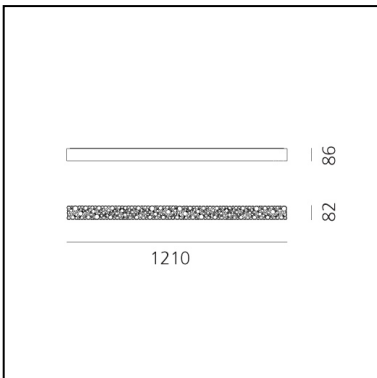

Calipso Linear stand alone 120 Ceiling - APP Compatible

Neil Poulton

IP20    Dimmerable: 

LUMINAIRE

- Watt: **43W**
- Delivered lumens output: **2985lm**
- CCT: **3000K**
- Efficiency: **58%**
- Efficacy: **69.41lm/W**
- CRI: **90**
- Dimmable Typology: **Push & APP**

DIMENSIONS

- Length: **cm 121**
- Width: **cm 7.9**
- Height: **cm 7.2**

SOURCES INCLUDED

- Category: **Led**
- Number: **1**
- Watt: **39W**
- Delivered lumens output: **4800lm**
- Color temperature (K): **3000K**
- CRI: **90**
- Efficacy: **123lm/W**
- Service Life: **50000-L70**