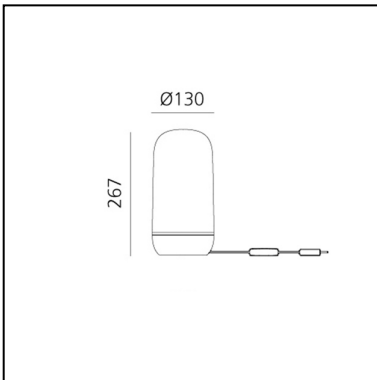

Gople Plug

BIG - Bjarke Ingels Group

LUMINAIRE

- Watt: **5,5W**
- Delivered lumens output: **414lm**
- CCT: **2700K**
- Efficiency: **88%**
- Efficacy: **82.73lm/W**
- CRI: **80**

DESCRIPTION

The Gople family keeps growing, with new versions dedicated to different lighting design languages. It is perfect for everyday lighting scenarios in personal spaces, but also for more social moments.

PRODUCT CODE: 0180020A

FEATURES

- Article Code: **0180020A**
- Installation: **Table**
- Series: **Design Collection**
- design by: **BIG - Bjarke Ingels Group**

DIMENSIONS

- Height: **cm 26.7**
- Diameter: **cm 13**

SOURCES NOT INCLUDED

- Category: **LED RETROFIT**
- Number: **1**
- Watt: **5,5W**
- Socket: **E14**