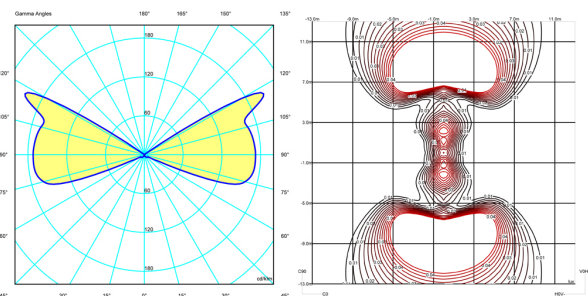

Installation and assembly

Please, see the installation manual

Light distribution

Orientation

Lamp having a beam powerful enough to define profiles and the surrounding architecture.

Photometric data

Certificates