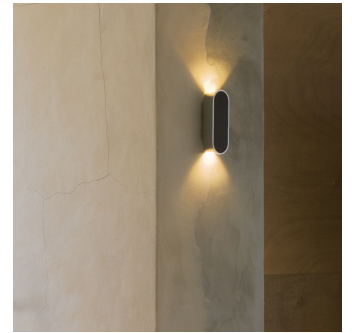

Alpha

Design by Ramos & Bassols.

Reference

7930.

Application

Wall Lamps

Installation type

Surface

Description

Surface-mounted wall light designed by Ramos & Bassols. Available in matt white lacquer and chrome, matt black lacquer and chrome, matt graphite lacquer and black and matt white lacquer. LED light source.

Diffuser

Polycarbonate diffuser

Materials

Body: Zamak

Lid: Steel

Finish

7930-03 White and chrome (RAL 9016)

7930-04 Black and chrome (RAL 9005)

7930-18 Graphite and black (RAL 7016)

7930-93 White (RAL 9016)

Sketch

Electrical characteristics

2 x LED 2.3W 700mA

Total 4.6 W

VIBIA

Light source: 2700K CRI >80 399 lm 95 lm/W