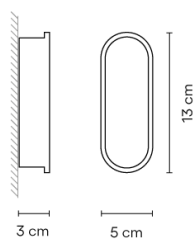

Diffuser

Polycarbonate diffuser

Materials

Body: Zamak

Lid: Steel

Finish

7930-03 White and chrome (RAL 9016)

7930-04 Black and chrome (RAL 9005)

7930-18 Graphite and black (RAL 7016)

7930-93 White (RAL 9016)

Sketch

Electrical characteristics

2 x LED 2.3W 700mA

Total 4.6 W

VIBIA

Light source: 2700K CRI >80 399 lm 95 lm/W

Fixture: 84 lm 20 lm/W

Driver included: CC - Constant Current 700 mA 100-240V 50/60Hz

Electronic dimming ON/OFF

Physical characteristics

1 Box / 0.13 x 0.20 x 0.21 m. / Vol. 0.0054 m³ /

Gross weight 0.6 kg. / Net weight 0.5 kg.