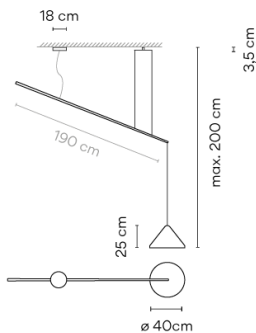

5672-24 Beige M1 (NCS S 2005-Y50R)

5672-42 Blue M1 (NCS S 5010-B10G)

Sketch

Electrical characteristics

1 x LED 9W 350mA

Total 9.0 W

A+

VIBIA

2 Box / 0.36 x 0.54 x 0.54 m. / Vol. 0.1361 m³ /
Gross weight 7.5 kg. / Net weight 3.0 kg.

Installation and assembly

Please, see the installation manual

Light distribution

General lighting

Lamp for general lighting that equally distributes the light in all directions.