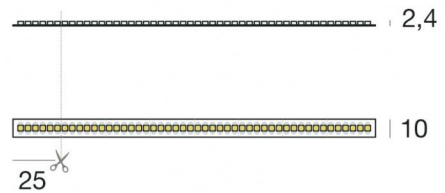

Ribbon 240 LEDs/m

LED Strip | 5 stripLED 96 W DC 24 V | 19.2 W/m
1440 Lm/m | CRI 80
98084

Technical data	
Installation position	Wall lights - Ceiling
Installation environment	Indoor
Light Source	LED
Optics	Extra Wide Flood
Power	96 W
Source lumens	7200 lm
Voltage	24V
CCT / Tone	2700 K
Colour rendering index	80 Ra
C.C. / C.V.	CV
Safety class	3
IP	IP20
Glow wire test	850°
Direct mounting on normally flammable surfaces	Yes
CE	Yes
Operating temperature	-20 / +40
Driver included	No
Dimmable article	DALI - 1-10V
Directional	No
Tilting	No
Walk-over	No
Drive-over	No
Cable included	Yes
Cable length	0.50 m
Resin potting	No
Type of light emission	Single emission
Net weight	0.36 Kg
Electrostatic discharge protection	No
Surge protection	No

Ribbon 240 LEDs/m

LED Strip | 5 stripLED 96 W DC 24 V | 19.2 W/m | 1440 Lm/m | CRI 80 | Base 98084

Single emission led strip for indoor application. The super warm LED light source with a extra wide flood light distribution is composed of 5 stripled LEDs with CCT of 2700 K and a CRI 80; the source luminous flux is 7200 lm, with a 75.0 lm/W nominal luminous efficacy.