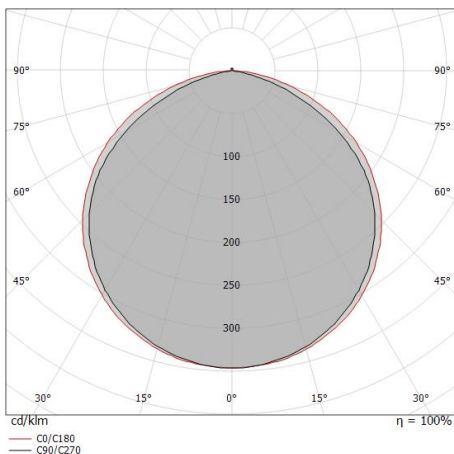

Ribbon 240 LEDs/m

LED Strip | 5 stripLED 96 W DC 24 V | 19.2 W/m
1440 Lm/m | CRI 80
98084

Technical data	
Installation position	Wall lights - Ceiling
Installation environment	Indoor
Light Source	LED
Optics	Extra Wide Flood
Power	96 W
Source lumens	7200 lm
Voltage	24V
CCT / Tone	2700 K
Colour rendering index	80 Ra
C.C. / C.V.	CV
Safety class	3
IP	IP20
Glow wire test	850°
Direct mounting on normally flammable surfaces	Yes
CE	Yes
Operating temperature	-20 / +40
Driver included	No
Dimmable article	DALI - 1-10V
Directional	No
Tilting	No
Walk-over	No
Drive-over	No
Cable included	Yes
Cable length	0.50 m
Resin potting	No
Type of light emission	Single emission
Net weight	0.36 Kg
Electrostatic discharge protection	No
Surge protection	No

Ribbon 240 LEDs/m

LED Strip | 5 stripLED 96 W DC 24 V | 19.2 W/m | 1440 Lm/m | CRI 80 | Base 98084

Single emission led strip for indoor application. The super warm LED light source with a extra wide flood light distribution is composed of 5 stripled LEDs with CCT of 2700 K and a CRI 80; the source luminous flux is 7200 lm, with a 75.0 lm/W nominal luminous efficacy.

Illuminotechnical Features	
Light Output Ratio (LOR)	106 %
Source lumens	7200 lm
Delivered lumens	7689.15 lm
Consumption	96 W
Luminaire efficacy	80 lm/W
Colour temperature	2700 K
Colour rendering index	80 Ra

UGR	
UGR transversal	30.2
UGR axial	28.7
X=4H Y=8H	S=0.25H
Reflection factor	70/50/20

OPTICAL	
Light distribution simmetry	Symmetrical 2
C0/C180 optics	118°
C90/C270 optics	112°

Distance [m]	Cone diameter [m]	illuminance [lx]
0.5	1.47 1.66	E(0°) 10640 E(C90) 950 E(C0) 727
1.0	2.94 3.33	E(0°) 2660 E(C90) 238 E(C0) 182
1.5	4.41 4.99	E(0°) 1182 E(C90) 106 E(C0) 81
2.0	5.89 6.66	E(0°) 665 E(C90) 59 E(C0) 45
2.5	7.36 8.32	E(0°) 426 E(C90) 38 E(C0) 29
3.0	8.83 9.99	E(0°) 296 E(C90) 26 E(C0) 20