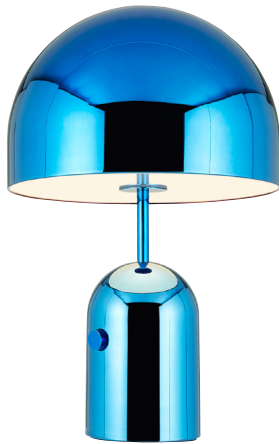

BELL TABLE

NEW

Bell is an exercise in reductionism, formed from pressed steel then plated in Brass, Copper, Chrome, Iridescent PVD Blue and Glossy Black. Bell's reflective surface allows it to take on the characteristics of its surroundings. Available across Table and Floor.

BELL TABLE EU

Code	
Copper	BET01CEU
Chrome	BET01CHEU
Brass	BET01BEU
Black	BET01BKEU

Year of Design 2012
Material Steel

Bulb Spec E27 60W (max). Bulb not included.
Cable Spec 200cm/78.7in black fabric cable.

Dimmability Dimmer switch on base.

BELL TABLE

Process

Formed from press steel then plated in brass, copper, chrome, iridescent PVD blue and glossy black.

Cleaning Instructions

Clean with a soft dry cloth only. Do not use polishing agents, water or abrasive materials when cleaning. Always switch on off the electricity supply before cleaning.

Available at tomdixon.net

BELL TABLE LARGE

NEW

Bell is an exercise in reductionism, formed from pressed steel then plated in Brass, Copper, Chrome, Iridescent PVD Blue and Glossy Black. Bell's reflective surface allows it to take on the characteristics of its surroundings. Available across Table and Floor.