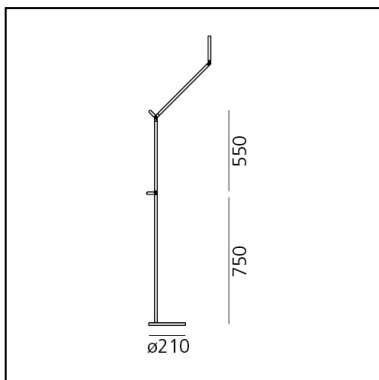

Demetra Reading Floor - 3000K - Body Lamp - Anthracite Grey

Naoto Fukasawa

IP20     Dimmerable: +0-

LUMINAIRE

- Watt: **8W**
- Delivered lumens output: **385lm**
- CCT: **3000K**
- Efficiency: **54%**
- Efficacy: **48.08lm/W**
- CRI: **90**
- Dimmer Typology: **Microswitch Dimmer**

Notes

Microswitch dimmer.
Code related only to the body lamp, to be completed with the base/support.

DESCRIPTION

Materials: painted die-cast aluminium body lamp; arms in painted aluminium; inoxsteel base with painted cover. Demetra MD: this model features a Motion Detector option detecting moving objects and people and turning the light on or off accordingly.

PRODUCT CODE: 1734010A

FEATURES

- Article Code: **1734010A**
- Colour: **Grey anthracite**
- Installation: **Floor**
- Material: **Aluminium, technopolymer, steel**
- Series: **Design Collection**
- design by: **Naoto Fukasawa**

DIMENSIONS

- Length: **cm 65**
- Height: **cm 155**
- Base Diameter: **cm 21**
- Impact Resistance: **N.D.**
- Glow Wire Test: **650°**

SOURCES INCLUDED

- Category: **Led**
- Number: **1**
- Watt: **6W**
- Delivered lumens output: **726lm**
- Color temperature (K): **3000K**
- CRI: **90**
- Color Tolerance: **MacAdam 2SDCM**
- Efficacy: **120lm/W**
- Service Life: **50000-L70**