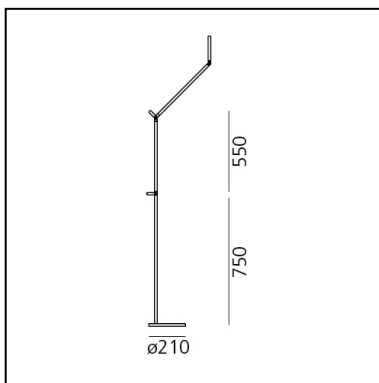

LUMINAIRE

- Watt: **8W**
- Delivered lumens output: **385lm**
- CCT: **3000K**
- Efficiency: **54%**
- Efficacy: **48.08lm/W**
- CRI: **90**
- Dimmer Typology: **Microswitch Dimmer**

Notes

Microswitch dimmer.
Code related only to the body lamp, to be completed with the base/support.

DESCRIPTION

Materials: painted die-cast aluminium body lamp; arms in painted aluminium; inoxsteel base with painted cover. Demetra MD: this model features a Motion Detector option detecting moving objects and people and turning the light on or off accordingly.

PRODUCT CODE: 1735010A

FEATURES

- Article Code: **1735010A**
- Colour: **Grey anthracite**
- Installation: **Floor**
- Material: **Aluminium, technopolymer, steel**
- Series: **Design Collection**
- design by: **Naoto Fukasawa**

DIMENSIONS

- Length: **cm 65**
- Height: **cm 155**
- Diameter: **cm 21**
- Impact Resistance: **N.D.**
- Glow Wire Test: **650°**

SOURCES INCLUDED

- Category: **Led**
- Number: **1**
- Watt: **6W**
- Delivered lumens output: **726lm**
- Color temperature (K): **3000K**
- CRI: **90**
- Color Tolerance: **MacAdam 2SDCM**
- Efficacy: **120lm/W**
- Service Life: **50000-L70**