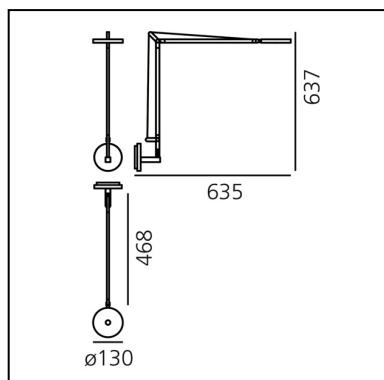

Demetra Wall - Movement Detector - 3000K - Body Lamp - Anthracite Grey

Naoto Fukasawa

IP20    Dimmerable: 

LUMINAIRE

- Watt: **8W**
- Voltage: **220V-240V**
- Delivered lumens output: **385lm**
- CCT: **3000K**
- Efficiency: **54%**
- Efficacy: **48.08lm/W**
- CRI: **90**
- Dimmer Typology: **Microswitch Dimmer**

Notes

Microswitch dimmer.
Code related only to the body lamp, to be completed with the base/support.

DESCRIPTION

Demetra parete MD: this table model features a Motion Detector option detecting moving objects and people and turning the light on or off accordingly.

PRODUCT CODE: 1735010A

FEATURES

- Article Code: **1735010A**
- Colour: **Grey anthracite**
- Installation: **Wall**
- Material: **Aluminium, technopolymer**
- Series: **Design Collection**
- design by: **Naoto Fukasawa**

DIMENSIONS

- Length: **cm 63.5**
- Height: **cm 63.7**
- Diameter: **cm 13**
- Impact Resistance: **N.D.**
- Glow Wire Test: **650°**

SOURCES INCLUDED

- Category: **Led**
- Number: **1**
- Watt: **6W**
- Delivered lumens output: **726lm**
- Color temperature (K): **3000K**
- CRI: **90**
- Color Tolerance: **MacAdam 2SDCM**
- Efficacy: **120lm/W**
- Service Life: **50000-L70**