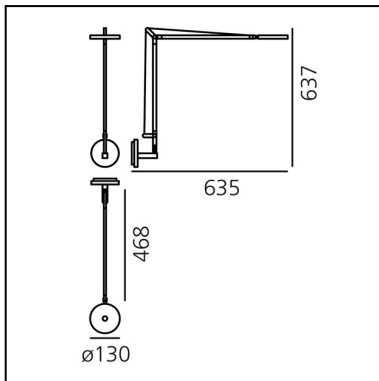

Demetra Wall - 2700K - Body Lamp - White

Naoto Fukasawa

IP20    Dimmerable: 

LUMINAIRE

- Watt: **8W**
- Voltage: **100-240V**
- Delivered lumens output: **360lm**
- CCT: **2700K**
- Efficiency: **54%**
- Efficacy: **45.00lm/W**
- CRI: **90**
- Dimmer Typology: **Microswitch Dimmer**

Notes

Microswitch dimmer.
Code related only to the body lamp, to be completed with the base/support.

PRODUCT CODE: 1734W20A

FEATURES

- Article Code: **1734W20A**
- Colour: **White**
- Installation: **Wall**
- Material: **Aluminium, technopolymer**
- Series: **Design Collection**
- design by: **Naoto Fukasawa**

DIMENSIONS

- Length: **cm 63.5**
- Height: **cm 63.7**
- Diameter: **cm 13**
- Impact Resistance: **N.D.**
- Glow Wire Test: **650°**

SOURCES INCLUDED

- Category: **Led**
- Number: **1**
- Watt: **8W**
- Delivered lumens output: **730lm**
- Color temperature (K): **2700K**
- CRI: **90**
- Color Tolerance: **MacAdam 2SDCM**