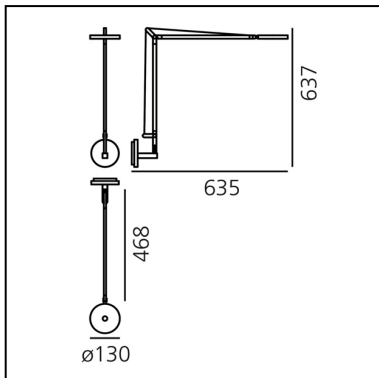

Demetra Wall - 3000K - Body Lamp - Anthracite Grey

Naoto Fukasawa

PRODUCT CODE: 1734010A

FEATURES

- Article Code: **1734010A**
- Colour: **Grey anthracite**
- Installation: **Wall**
- Material: **Aluminium, technopolymer**
- Series: **Design Collection**
- design by: **Naoto Fukasawa**

DIMENSIONS

- Length: **cm 63.5**
- Height: **cm 63.7**
- Diameter: **cm 13**
- Impact Resistance: **N.D.**
- Glow Wire Test: **650°**

IP20    Dimmerable: 

SOURCES INCLUDED

- Category: **Led**
- Number: **1**
- Watt: **6W**
- Delivered lumens output: **726lm**
- Color temperature (K): **3000K**
- CRI: **90**
- Color Tolerance: **MacAdam 2SDCM**
- Efficacy: **120lm/W**
- Service Life: **50000-L70**