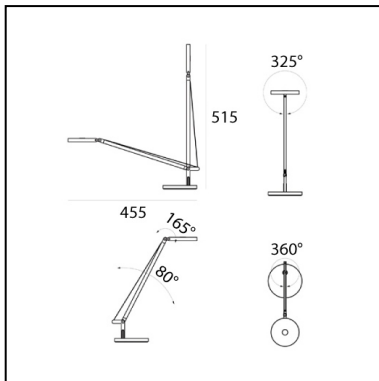

LUMINAIRE

- Watt: **6W**
- Voltage: **100-240V**
- Delivered lumens output: **257lm**
- CCT: **3000K**
- Efficiency: **49%**
- Efficacy: **42.82lm/W**
- CRI: **90**
- Dimmer Typology: **Microswitch Dimmer**

DESCRIPTION

Demetra micro, in the table and wall version with arm, offers the same freedom of the traditional version, i.e. utmost flexibility in directing light across space. While its power and flow are just slightly reduced compared to the classical version, it has all the same pluses in terms of operation and lighting performance. warm light tone very high Cri 90 light quality maximum performance Dimmable with microswitch located on the appliance's head, it emits warm light with a very high colour yield (Cri 90) Its dimension is therefore minimized to fit into the smallest spaces and to expand the range of potential applications of the entire Demetra family, ideal for work and hospitality locations, as well as for home use.

PRODUCT CODE: 1747010A

FEATURES

- Article Code: **1747010A**
- Colour: **Anthracite grey**
- Installation: **Table**
- Material: **aluminium, technopolymer, zamak**
- Series: **Design Collection**
- Environment: **Indoor**
- Emission: **Direct**
- design by: **Naoto Fukasawa**

DIMENSIONS

- Length: **cm 13**
- Width: **cm 12**
- Height: **cm 14**
- Diameter: **cm 10**
- Base Diameter: **cm 12**
- Max Extension Height: **cm 51**
- Max Extension Length: **cm 48**
- Glow Wire Test: **750°**

SOURCES INCLUDED