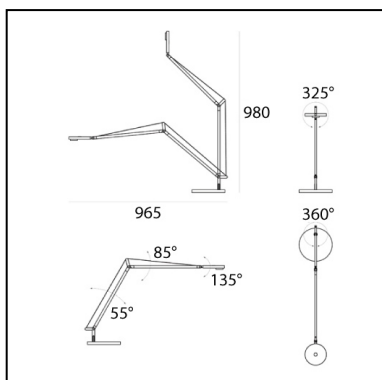

LUMINAIRE

- Watt: **12W**
- Delivered lumens output: **960lm**
- CCT: **3000K**
- Efficiency: **84%**
- Efficacy: **80.00lm/W**
- CRI: **90**
- Dimmer Typology: **Microswitch Dimmer**

Notes

Microswitch dimmer.
Code related only to the body lamp, to be completed with the base/support.

DESCRIPTION

The Demetra family is expanded with two new versions to meet varying usage requirements: Demetra Micro and Demetra Professional. While flow emission varies in Demetra Professional, its size is identical to the classical version. It was designed to address the need for a task light with greater flows allowing to obtain high illuminance on the working top. With the advanced LED technology and the adoption of smart elementary solutions, maximum performance is ensured in a minimal product. Its look is the typical essential and linear one of Demetra, but its head is a more complex optical device, designed for more powerful LEDs also through painstaking study of thermal science. The aluminium bottom of the head's body works as a heatsink by taking shape and folding inside the head to accommodate the LED, however without contact and therefore without creating a heat bridge with the top. This allows maximum dissipation, and therefore the use of a high-power COB LED, without affecting its functionality deriving from operation and from direct user relation with the lamp. The top of its head can be safely touched without contact with high temperatures. Emission is controlled by a reflector that slightly protrudes from the head's profile and designs perfect illuminance on the top to create a work station with a high colour yield (Cri 90). The Demetra family becomes more complete to satisfy all the needs of different application fields with flexible and comprehensive solutions, as well as with specific and dedicated ones.

PRODUCT CODE: 1739050A

FEATURES

- Article Code: **1739050A**
- Colour: **Opaque black**
- Installation: **Table**
- Material: **aluminium, technopolymer, steel**
- Series: **Design Collection**
- Environment: **Indoor**
- Emission: **Direct**
- design by: **Naoto Fukasawa**

DIMENSIONS

- Length: **cm 31**
- Width: **cm 20**
- Height: **cm 35**
- Base Diameter: **cm 20**
- Max Extension Height: **cm 102**
- Max Extension Length: **cm 100**
- Glow Wire Test: **750°**

SOURCES INCLUDED