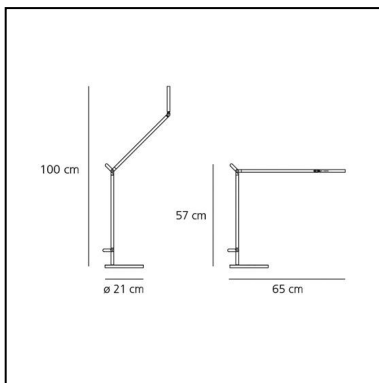

LUMINAIRE

- Watt: **8W**
- Voltage: **100-240V**
- Delivered lumens output: **385lm**
- CCT: **3000K**
- Efficiency: **54%**
- Efficacy: **48.08lm/W**
- CRI: **90**
- Dimmer Typology: **Microswitch Dimmer**

Notes

Microswitch dimmer.
Code related only to the body lamp, to be completed with the base/support.

DESCRIPTION

A selection of table lamps (with table base, clamp and fixed support), also available in the reading, wall and spot versions. Materials: head and arms in painted aluminium. Specification: fully adjustable, turnable and tilting arms and diffuser, plus the LED sources integrated into its head. Demetra MD: this table model features a Motion Detector option detecting moving objects and people and turning the light on or off accordingly.

PRODUCT CODE: 1734010A

FEATURES

- Article Code: **1734010A**
- Colour: **Grey anthracite**
- Installation: **Table**
- Material: **aluminium, technopolymer, steel**
- Series: **Design Collection**
- Area contract: **Hospitality, Residential**
- Emission: **Direct and adjustable light**
- design by: **Naoto Fukasawa**

DIMENSIONS

- Length: **cm 31**
- Width: **cm 20**
- Height: **cm 35**
- Base Diameter: **cm 20**
- Max Extension Height: **cm 102**
- Max Extension Length: **cm 1,000**
- Impact Resistance: **N.D.**
- Glow Wire Test: **750°**

SOURCES INCLUDED