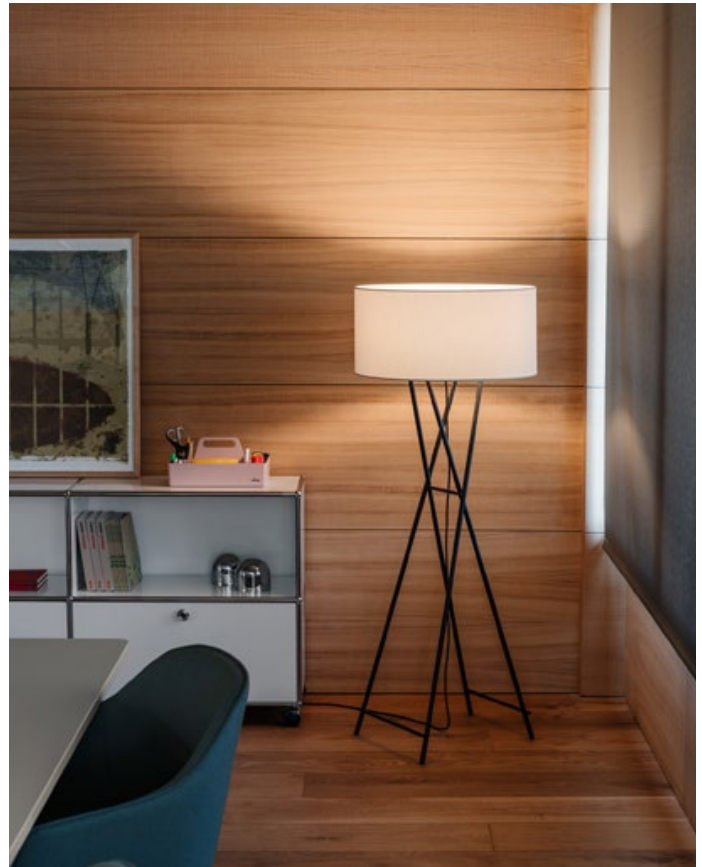

Cala

Joan Gaspar

marset

Cala Metal P145

* Cable length - 2 m.

Cala Metal P145

⦿ E27 LED Globe (ø95) 12W

Black fabric electrical cord

Painted iron structure. White polyester shade, made of a PVC-PET laminated film. Methacrylate diffuser in the lower part of the shade.

Structure

● Black (RAL 9005)

Shade

● Pearl white

[Download](#) Assembly Instructions

[Download](#) 2D

[Download](#) 3D

[Download](#) Energy label

Range

info@marset.com
www.marset.com

The new Cala with a metal stand is even more sophisticated: a structure that is easier on the eyes, and is lighter. Both versions speak the same language: the proportions, the harmony, the cosy light, and now with two different finishes to offer more possibilities.