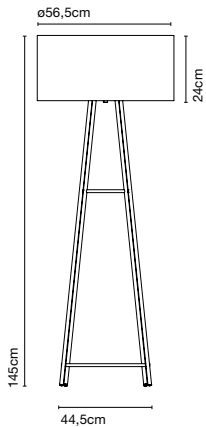

Cala

Joan Gaspar

marset

Cala Metal P145

* Cable length - 2 m.

Cala Metal P145

⦿ E27 LED Globe (ø95) 12W

Black fabric electrical cord

Painted iron structure. White polyester shade, made of a PVC-PET laminated film. Methacrylate diffuser in the lower part of the shade.

Structure

● Black (RAL 9005)

Shade

● Pearl white

[Download](#) Assembly Instructions