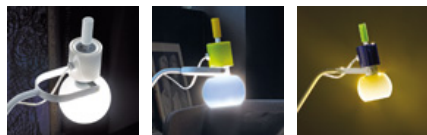

VEGA LT

TECHNICAL DATA:

CERTIFICATIONS:

LIGHT SOURCES

1x60w 220-240 V
50/60 Hz HALOGEN

VOLUME Mc 0,07
 GROSS WEIGHT Kg 7
 NET WEIGHT Kg 4,5

download

SHADE FINISHING