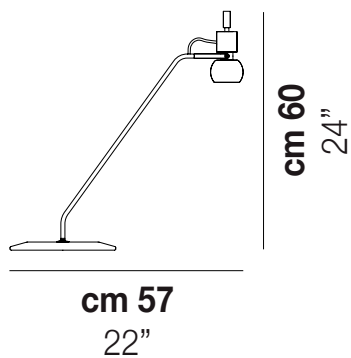

VEGA LT

TECHNICAL DATA:

CERTIFICATIONS:

LIGHT SOURCES

1x60w 220-240 V
50/60 Hz HALOGEN

VOLUME Mc 0,07
 GROSS WEIGHT Kg 7
 NET WEIGHT Kg 4,5

download

SHADE FINISHING