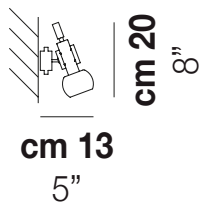

VEGA AP

TECHNICAL DATA:

CERTIFICATIONS:

LIGHT SOURCES

1x60W 220-240 V
50/60 Hz HALOGEN

VOLUME Mc 0,04
GROSS WEIGHT Kg 2,5
NET WEIGHT Kg 1

[download](#)

SHADE FINISHING