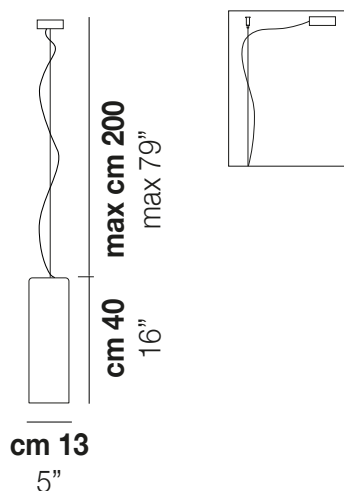

TUBES SP 40

TECHNICAL DATA:

CERTIFICATIONS:

LIGHT SOURCES

1x77W 220-240 V E27
50/60 Hz

VOLUME Mc 0,05
GROSS WEIGHT Kg 6
NET WEIGHT Kg 3,5

download

SHADE FINISHING

BCLU

FUTR

FRAME FINISHING

NO

OTHER VERSION AVAILABLE

Click on the version to go to the web version of the product

TUBES SP 120

TUBES SP 20

TUBES SP 60

TUBES SP 90