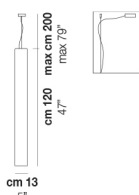

TUBES SP 40

TECHNICAL DATA:

CERTIFICATIONS:

LIGHT SOURCES

1x77W 220-240 V E27
50/60 Hz

VOLUME Mc 0,05
GROSS WEIGHT Kg 6
NET WEIGHT Kg 3,5

download

SHADE FINISHING

BCLU

FUTR

FRAME FINISHING

NO

OTHER VERSION AVAILABLE

Click on the version to go to the web version of the product

TUBES SP 120

TUBES SP 20