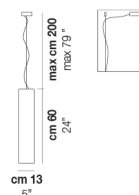

TUBES SP 40

TECHNICAL DATA:

CERTIFICATIONS:

LIGHT SOURCES

1x77W 220-240 V E27
50/60 Hz

VOLUME Mc 0,05
GROSS WEIGHT Kg 6
NET WEIGHT Kg 3,5

download

SHADE FINISHING

BCLU

FUTR

FRAME FINISHING

NO

OTHER VERSION AVAILABLE

Click on the version to go to the web version of the product

TUBES SP 120

TUBES SP 20