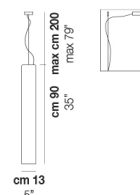

TUBES SP 40

TECHNICAL DATA:

CERTIFICATIONS:

LIGHT SOURCES

1x77W 220-240 V E27
50/60 Hz

VOLUME Mc 0,05
GROSS WEIGHT Kg 6
NET WEIGHT Kg 3,5

download

SHADE FINISHING

BCLU

FUTR

FRAME FINISHING

NO

OTHER VERSION AVAILABLE

Click on the version to go to the web version of the product

TUBES SP 120

TUBES SP 20

TUBES SP 60

TUBES SP 90