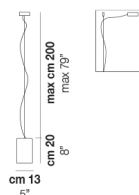

TUBES SP 40

TECHNICAL DATA:

CERTIFICATIONS:

LIGHT SOURCES

1x77W 220-240 V E27
50/60 Hz

VOLUME Mc 0,05
GROSS WEIGHT Kg 6
NET WEIGHT Kg 3,5

download

SHADE FINISHING

BCLU

FUTR

FRAME FINISHING

NO

OTHER VERSION AVAILABLE

Click on the version to go to the web version of the product

TUBES SP 120

TUBES SP 20