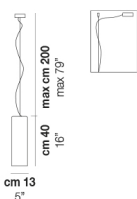

TUBES SP 20

TECHNICAL DATA:

CERTIFICATIONS:

LIGHT SOURCES

1x77W 220-240 V E27
 50/60 Hz

VOLUME Mc 0,07
 GROSS WEIGHT Kg 4
 NET WEIGHT Kg 2

[download](#)

SHADE FINISHING

BCLU FUTR

FRAME FINISHING

NO

OTHER VERSION AVAILABLE

Click on the version to go to the web version of the product

TUBES SP 120

TUBES SP 40

TUBES SP 60