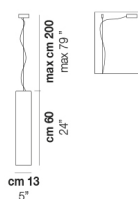

TUBES SP 20

TECHNICAL DATA:

CERTIFICATIONS:

LIGHT SOURCES

1x77W 220-240 V E27
 50/60 Hz

VOLUME Mc 0,07
 GROSS WEIGHT Kg 4
 NET WEIGHT Kg 2

[download](#)

SHADE FINISHING

BCLU FUTR

FRAME FINISHING

NO

OTHER VERSION AVAILABLE

Click on the version to go to the web version of the product

TUBES SP 120

TUBES SP 40

TUBES SP 60