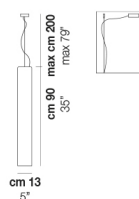

TUBES SP 20

TECHNICAL DATA:

CERTIFICATIONS:

LIGHT SOURCES

1x77W 220-240 V E27
 50/60 Hz

VOLUME Mc 0,07
 GROSS WEIGHT Kg 4
 NET WEIGHT Kg 2

[download](#)

SHADE FINISHING

BCLU FUTR

FRAME FINISHING

NO

OTHER VERSION AVAILABLE

Click on the version to go to the web version of the product

TUBES SP 120

TUBES SP 40

TUBES SP 60