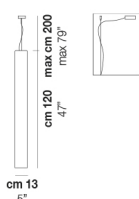

TUBES SP 20

TECHNICAL DATA:

CERTIFICATIONS:

LIGHT SOURCES

1x77W 220-240 V E27
 50/60 Hz

VOLUME Mc 0,07
 GROSS WEIGHT Kg 4
 NET WEIGHT Kg 2

[download](#)

SHADE FINISHING

BCLU FUTR

FRAME FINISHING

NO

OTHER VERSION AVAILABLE

Click on the version to go to the web version of the product

TUBES SP 120

TUBES SP 40

TUBES SP 60