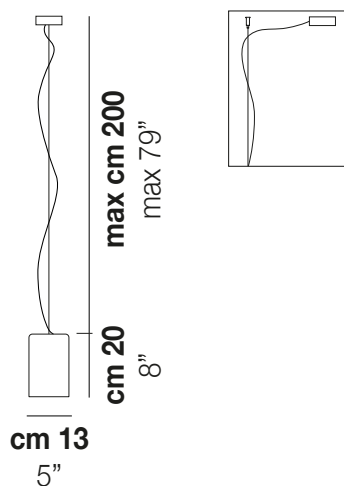

TUBES SP 20

TECHNICAL DATA:

CERTIFICATIONS:

LIGHT SOURCES

1x77W 220-240 V E27
 50/60 Hz

VOLUME Mc 0,07
 GROSS WEIGHT Kg 4
 NET WEIGHT Kg 2

[download](#)

SHADE FINISHING

BCLU FUTR

FRAME FINISHING

NO

OTHER VERSION AVAILABLE

Click on the version to go to the web version of the product

TUBES SP 120

TUBES SP 40

TUBES SP 60

TUBES SP 90