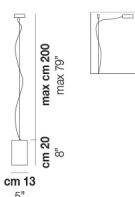

TUBES SP 120

TECHNICAL DATA:

CERTIFICATIONS:

LIGHT SOURCES

1x77 W 220-240 V
50/60 Hz E27

VOLUME Mc 0,14
GROSS WEIGHT Kg 9,5
NET WEIGHT Kg 8

[download](#)

SHADE FINISHING

BCLU

FUTR

FRAME FINISHING

NO

OTHER VERSION AVAILABLE

Click on the version to go to the web version of the product

TUBES SP 20

TUBES SP 40