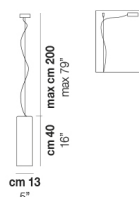

TUBES SP 120

TECHNICAL DATA:

CERTIFICATIONS:

LIGHT SOURCES

1x77 W 220-240 V
50/60 Hz E27

VOLUME Mc 0,14
GROSS WEIGHT Kg 9,5
NET WEIGHT Kg 8

[download](#)

SHADE FINISHING

BCLU

FUTR

FRAME FINISHING

NO

OTHER VERSION AVAILABLE

Click on the version to go to the web version of the product

TUBES SP 20

TUBES SP 40