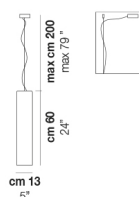

TUBES SP 120

TECHNICAL DATA:

CERTIFICATIONS:

LIGHT SOURCES

1x77 W 220-240 V
50/60 Hz E27

VOLUME Mc 0,14
GROSS WEIGHT Kg 9,5
NET WEIGHT Kg 8

[download](#)

SHADE FINISHING

BCLU

FUTR

FRAME FINISHING

NO

OTHER VERSION AVAILABLE

Click on the version to go to the web version of the product

TUBES SP 20

TUBES SP 40