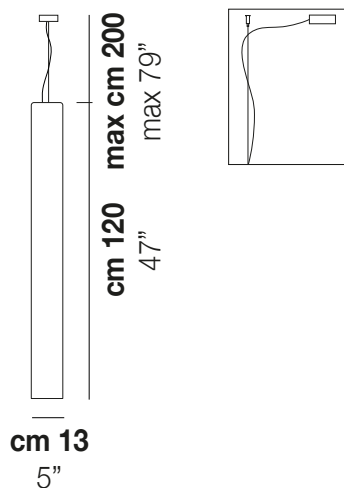

TUBES SP 120

TECHNICAL DATA:

CERTIFICATIONS:

LIGHT SOURCES

1x77 W 220-240 V
50/60 Hz E27

VOLUME Mc 0,14
GROSS WEIGHT Kg 9,5
NET WEIGHT Kg 8

[download](#)

SHADE FINISHING

TUBES SP 60

TUBES SP 90