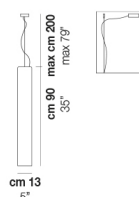

TUBES SP 120

TECHNICAL DATA:

CERTIFICATIONS:

LIGHT SOURCES

1x77 W 220-240 V
50/60 Hz E27

VOLUME Mc 0,14
GROSS WEIGHT Kg 9,5
NET WEIGHT Kg 8

[download](#)

SHADE FINISHING

BCLU

FUTR

FRAME FINISHING

NO

OTHER VERSION AVAILABLE

Click on the version to go to the web version of the product

TUBES SP 90