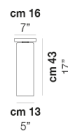

TUBES PL 9

TECHNICAL DATA:

CERTIFICATIONS:

LIGHT SOURCES

9x77W 220-240 V
50/60 Hz E27

VOLUME Mc 0,51
GROSS WEIGHT Kg 40
NET WEIGHT Kg 27

[download](#)

SHADE FINISHING

BCLU

FUTR

FRAME FINISHING

NO

OTHER VERSION AVAILABLE

Click on the version to go to the web version of the product

TUBES PL 120

TUBES PL 15

TUBES PL 20

TUBES PL 40

TUBES PL 60

TUBES PL 90