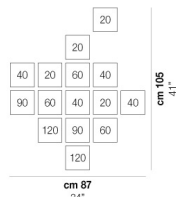

TUBES PL 9

TECHNICAL DATA:

CERTIFICATIONS:

LIGHT SOURCES

9x77W 220-240 V
50/60 Hz E27

VOLUME Mc 0,51
GROSS WEIGHT Kg 40
NET WEIGHT Kg 27

[download](#)

SHADE FINISHING

BCLU

FUTR

FRAME FINISHING

NO

OTHER VERSION AVAILABLE

Click on the version to go to the web version of the product

TUBES PL 120

TUBES PL 15