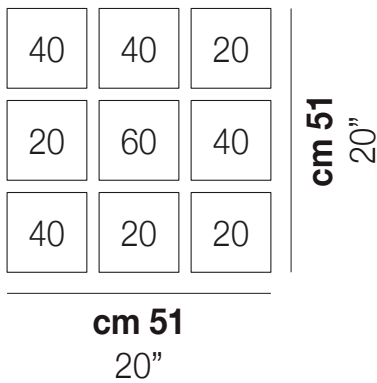

TUBES PL 9

TECHNICAL DATA:

CERTIFICATIONS:

LIGHT SOURCES

9x77W 220-240 V
50/60 Hz E27

VOLUME Mc 0,51
GROSS WEIGHT Kg 40
NET WEIGHT Kg 27

[download](#)

SHADE FINISHING

TUBES PL 20

TUBES PL 40

TUBES PL 60

TUBES PL 90