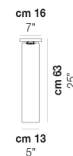

TUBES PL 9

TECHNICAL DATA:

CERTIFICATIONS:

LIGHT SOURCES

9x77W 220-240 V
50/60 Hz E27

VOLUME Mc 0,51
GROSS WEIGHT Kg 40
NET WEIGHT Kg 27

[download](#)

SHADE FINISHING

BCLU

FUTR

FRAME FINISHING

NO

OTHER VERSION AVAILABLE

Click on the version to go to the web version of the product

TUBES PL 120

TUBES PL 15

TUBES PL 20

TUBES PL 40

TUBES PL 60

TUBES PL 90