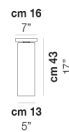

TUBES PL 60

TECHNICAL DATA:

CERTIFICATIONS:

LIGHT SOURCES

1x77W 220-240 V E27
50/60 Hz

VOLUME Mc 0,13
GROSS WEIGHT Kg 7,5
NET WEIGHT Kg 4,5

[download](#)

SHADE FINISHING

BCLU

FUTR

FRAME FINISHING

NO

OTHER VERSION AVAILABLE

Click on the version to go to the web version of the product

TUBES PL 120

TUBES PL 15

TUBES PL 20

TUBES PL 40

TUBES PL 9

TUBES PL 90