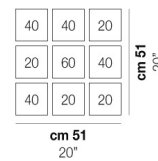

TUBES PL 60

TECHNICAL DATA:

CERTIFICATIONS:

LIGHT SOURCES

1x77W 220-240 V E27
50/60 Hz

VOLUME Mc 0,13
GROSS WEIGHT Kg 7,5
NET WEIGHT Kg 4,5

[download](#)

SHADE FINISHING

BCLU

FUTR

FRAME FINISHING

NO

OTHER VERSION AVAILABLE

Click on the version to go to the web version of the product

TUBES PL 120

TUBES PL 15

TUBES PL 20

TUBES PL 40

TUBES PL 9

TUBES PL 90