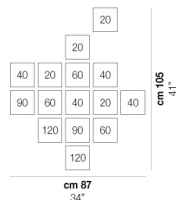

TUBES PL 60

TECHNICAL DATA:

CERTIFICATIONS:

LIGHT SOURCES

1x77W 220-240 V E27
50/60 Hz

VOLUME Mc 0,13
GROSS WEIGHT Kg 7,5
NET WEIGHT Kg 4,5

[download](#)

SHADE FINISHING

BCLU

FUTR

FRAME FINISHING

NO

OTHER VERSION AVAILABLE

Click on the version to go to the web version of the product

TUBES PL 120

TUBES PL 15