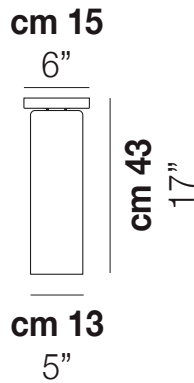

TUBES PL 40

TECHNICAL DATA:

CERTIFICATIONS:

LIGHT SOURCES

1x77W 220-240 V
50/60 Hz E27

VOLUME Mc 0,05
GROSS WEIGHT Kg 6
NET WEIGHT Kg 3,5

[download](#)

SHADE FINISHING

TUBES PL 20

TUBES PL 60

TUBES PL 9

TUBES PL 90