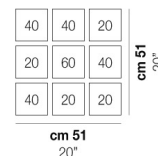

TUBES PL 40

TECHNICAL DATA:

CERTIFICATIONS:

LIGHT SOURCES

1x77W 220-240 V
50/60 Hz E27

VOLUME Mc 0,05
GROSS WEIGHT Kg 6
NET WEIGHT Kg 3,5

[download](#)

SHADE FINISHING

BCLU

FUTR

FRAME FINISHING

NO

OTHER VERSION AVAILABLE

Click on the version to go to the web version of the product

TUBES PL 120

TUBES PL 15

TUBES PL 20

TUBES PL 60

TUBES PL 9

TUBES PL 90