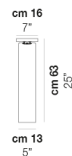

TUBES PL 40

TECHNICAL DATA:

CERTIFICATIONS:

LIGHT SOURCES

1x77W 220-240 V
50/60 Hz E27

VOLUME Mc 0,05
GROSS WEIGHT Kg 6
NET WEIGHT Kg 3,5

[download](#)

SHADE FINISHING

BCLU

FUTR

FRAME FINISHING

NO

OTHER VERSION AVAILABLE

Click on the version to go to the web version of the product

TUBES PL 120

TUBES PL 15

TUBES PL 20

TUBES PL 60

TUBES PL 9

TUBES PL 90