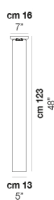

TUBES PL 40

TECHNICAL DATA:

CERTIFICATIONS:

LIGHT SOURCES

1x77W 220-240 V
50/60 Hz E27

VOLUME Mc 0,05
GROSS WEIGHT Kg 6
NET WEIGHT Kg 3,5

[download](#)

SHADE FINISHING

BCLU

FUTR

FRAME FINISHING

NO

OTHER VERSION AVAILABLE

Click on the version to go to the web version of the product

TUBES PL 120

TUBES PL 15

TUBES PL 20

TUBES PL 60

TUBES PL 9

TUBES PL 90