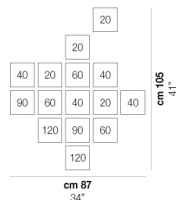

TUBES PL 40

TECHNICAL DATA:

CERTIFICATIONS:

LIGHT SOURCES

1x77W 220-240 V
50/60 Hz E27

VOLUME Mc 0,05
GROSS WEIGHT Kg 6
NET WEIGHT Kg 3,5

[download](#)

SHADE FINISHING

BCLU

FUTR

FRAME FINISHING

NO

OTHER VERSION AVAILABLE

Click on the version to go to the web version of the product

TUBES PL 120

TUBES PL 15