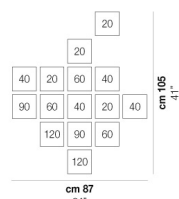

TUBES PL 120

TECHNICAL DATA:

CERTIFICATIONS:

LIGHT SOURCES

1x77W 220-240 V E27
50/60 Hz

VOLUME Mc 0,14
GROSS WEIGHT Kg 10
NET WEIGHT Kg 7

[download](#)

SHADE FINISHING

BCLU

FUTR

FRAME FINISHING

NO

OTHER VERSION AVAILABLE

Click on the version to go to the web version of the product

TUBES PL 15

TUBES PL 20