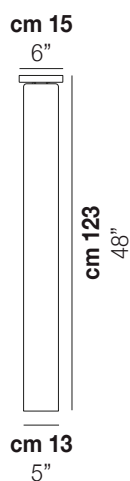

TUBES PL 120

TECHNICAL DATA:

CERTIFICATIONS:

LIGHT SOURCES

1x77W 220-240 V E27
50/60 Hz

VOLUME Mc 0,14
GROSS WEIGHT Kg 10
NET WEIGHT Kg 7

[download](#)

SHADE FINISHING

BCLU

FUTR

FRAME FINISHING

NO

OTHER VERSION AVAILABLE

Click on the version to go to the web version of the product

TUBES PL 15

TUBES PL 20

TUBES PL 40

TUBES PL 60

TUBES PL 9

TUBES PL 90