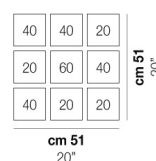

TUBES PL 120

TECHNICAL DATA:

CERTIFICATIONS:

LIGHT SOURCES

1x77W 220-240 V E27
50/60 Hz

VOLUME Mc 0,14
GROSS WEIGHT Kg 10
NET WEIGHT Kg 7

[download](#)

SHADE FINISHING

BCLU

FUTR

FRAME FINISHING

NO

OTHER VERSION AVAILABLE

Click on the version to go to the web version of the product

TUBES PL 9