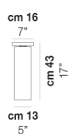

TUBES PL 120

TECHNICAL DATA:

CERTIFICATIONS:

LIGHT SOURCES

1x77W 220-240 V E27
50/60 Hz

VOLUME Mc 0,14
GROSS WEIGHT Kg 10
NET WEIGHT Kg 7

[download](#)

SHADE FINISHING

BCLU

FUTR

FRAME FINISHING

NO

OTHER VERSION AVAILABLE

Click on the version to go to the web version of the product

TUBES PL 15

TUBES PL 20

TUBES PL 40

TUBES PL 60

TUBES PL 9

TUBES PL 90